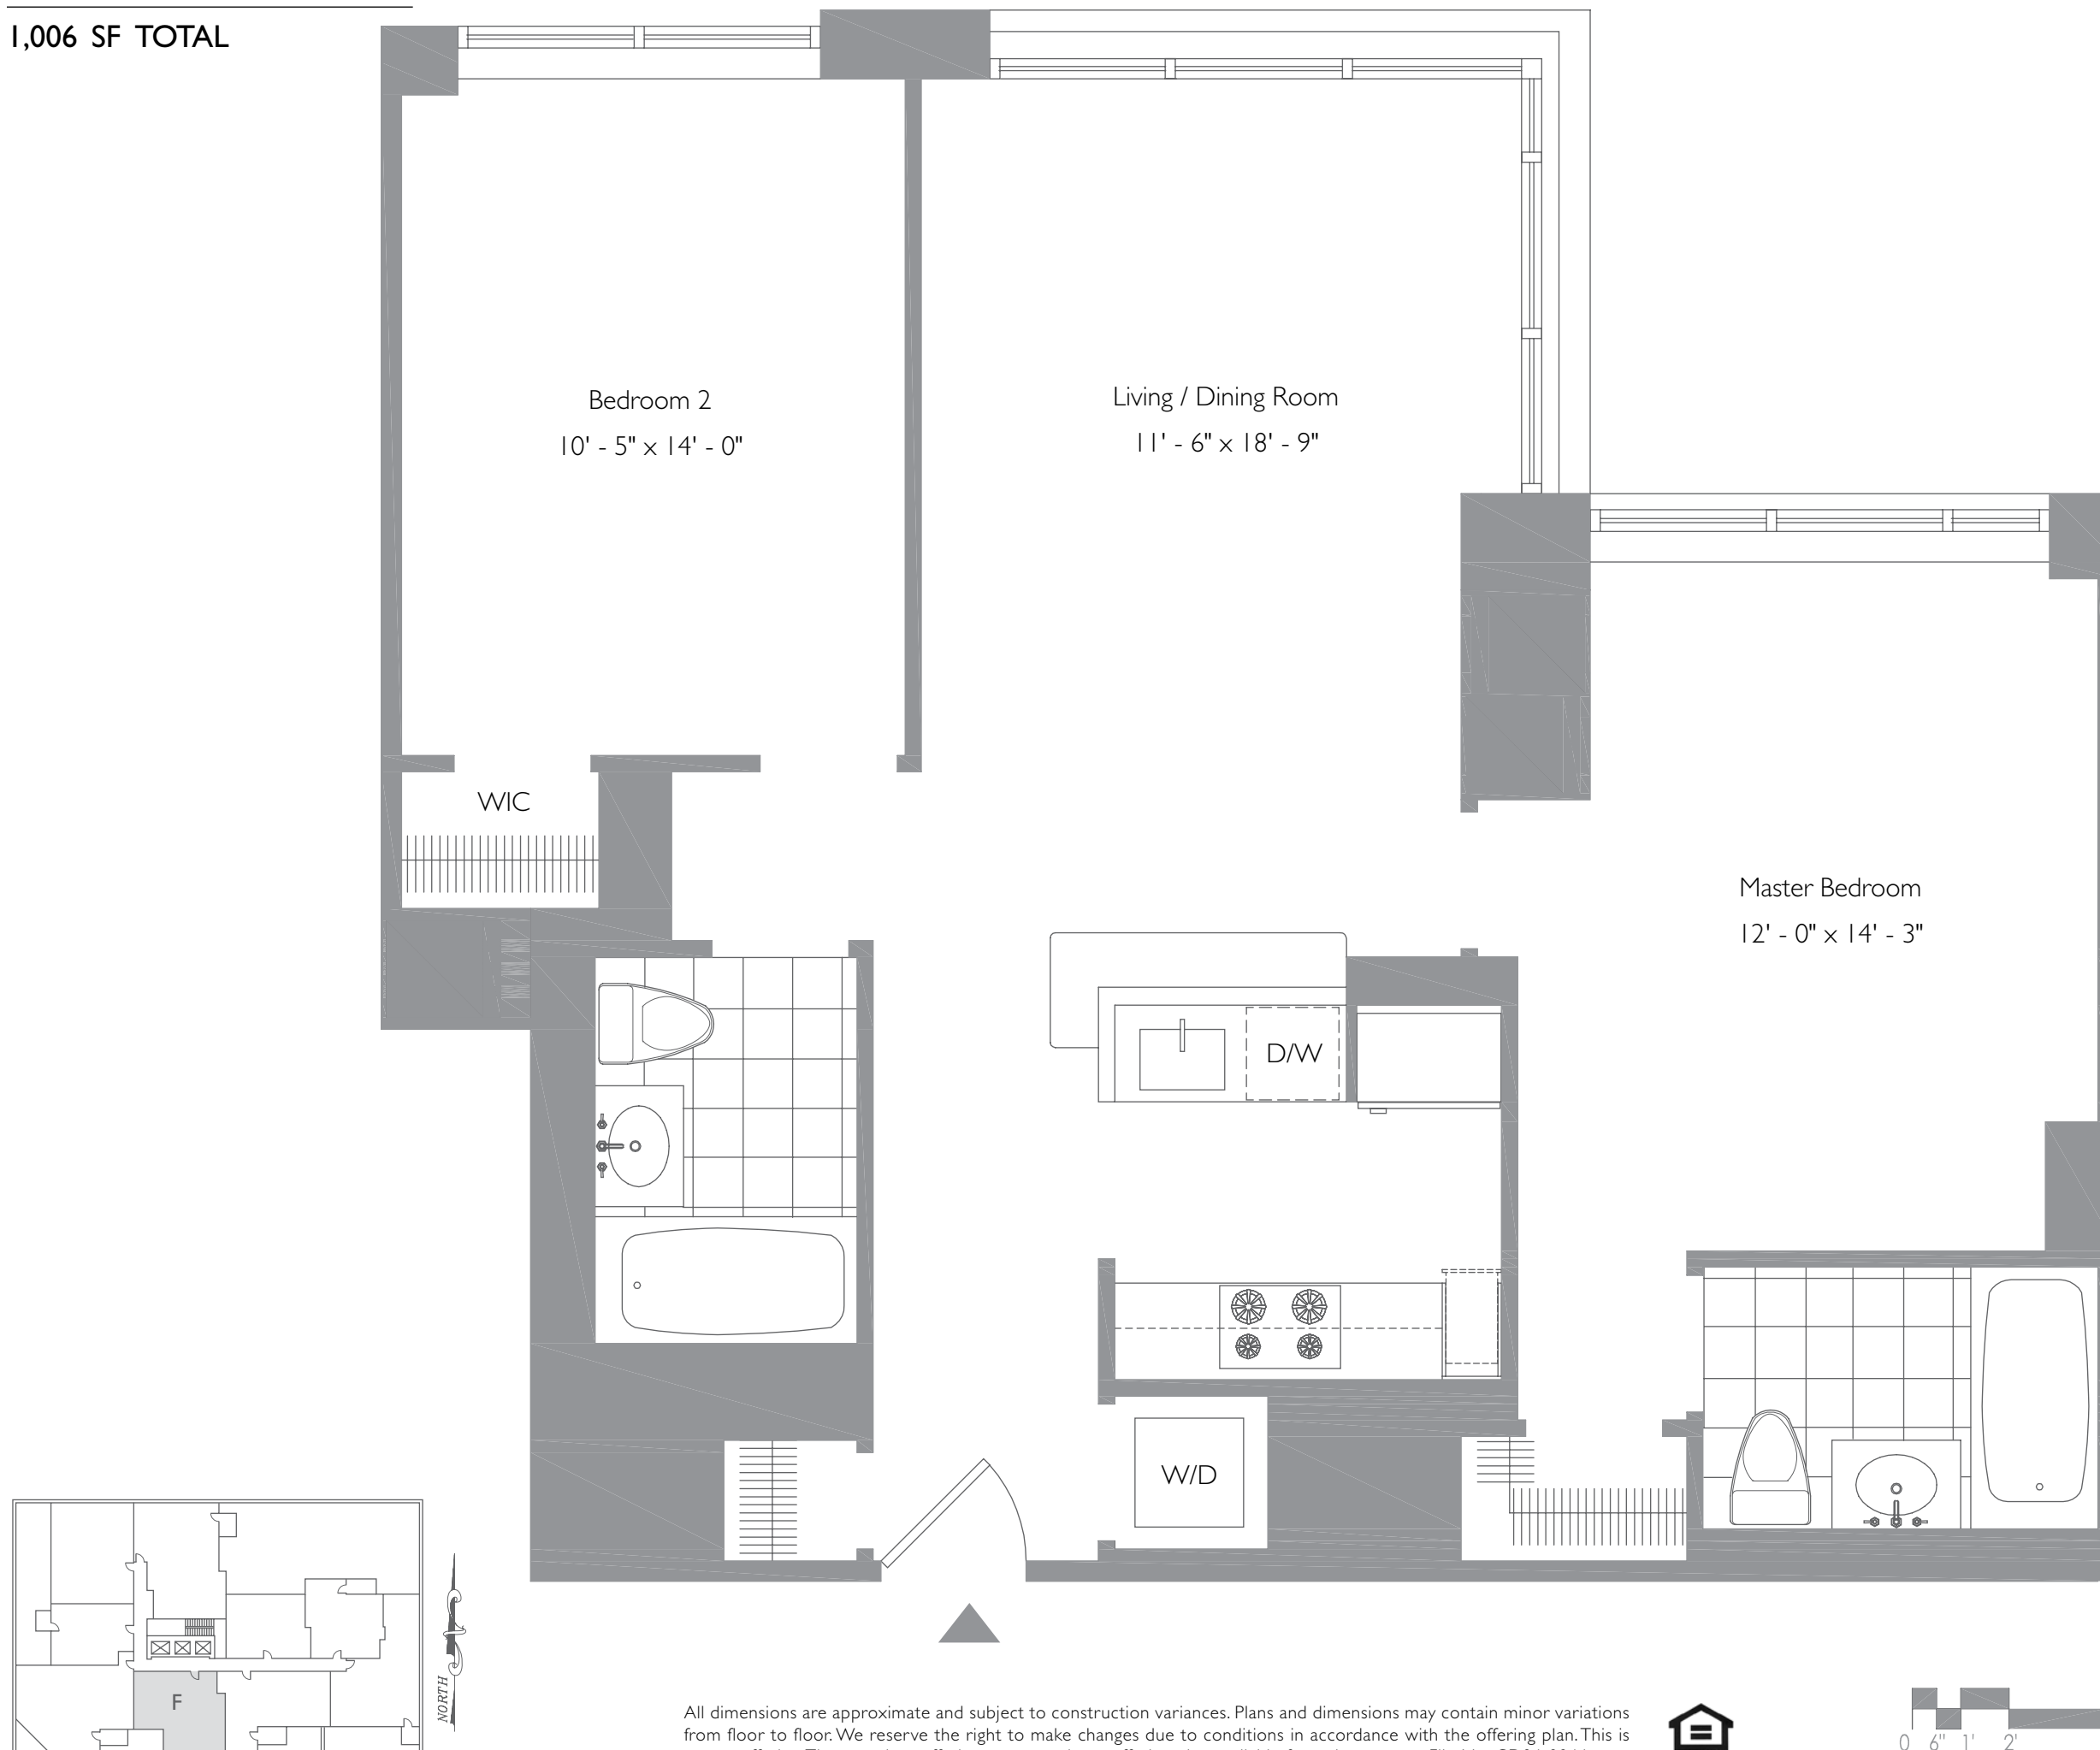

RESIDENCE F • FLOORS 15 & 16

2 BEDROOM • 2 BATH

983 SF Residence

23 SF Private Storage Room

1,006 SF TOTAL

All dimensions are approximate and subject to construction variances. Plans and dimensions may contain minor variations from floor to floor. We reserve the right to make changes due to conditions in accordance with the offering plan. This is not an offering. The complete offering terms are in an offering plan available from the sponsor. File No: CD06-0046.