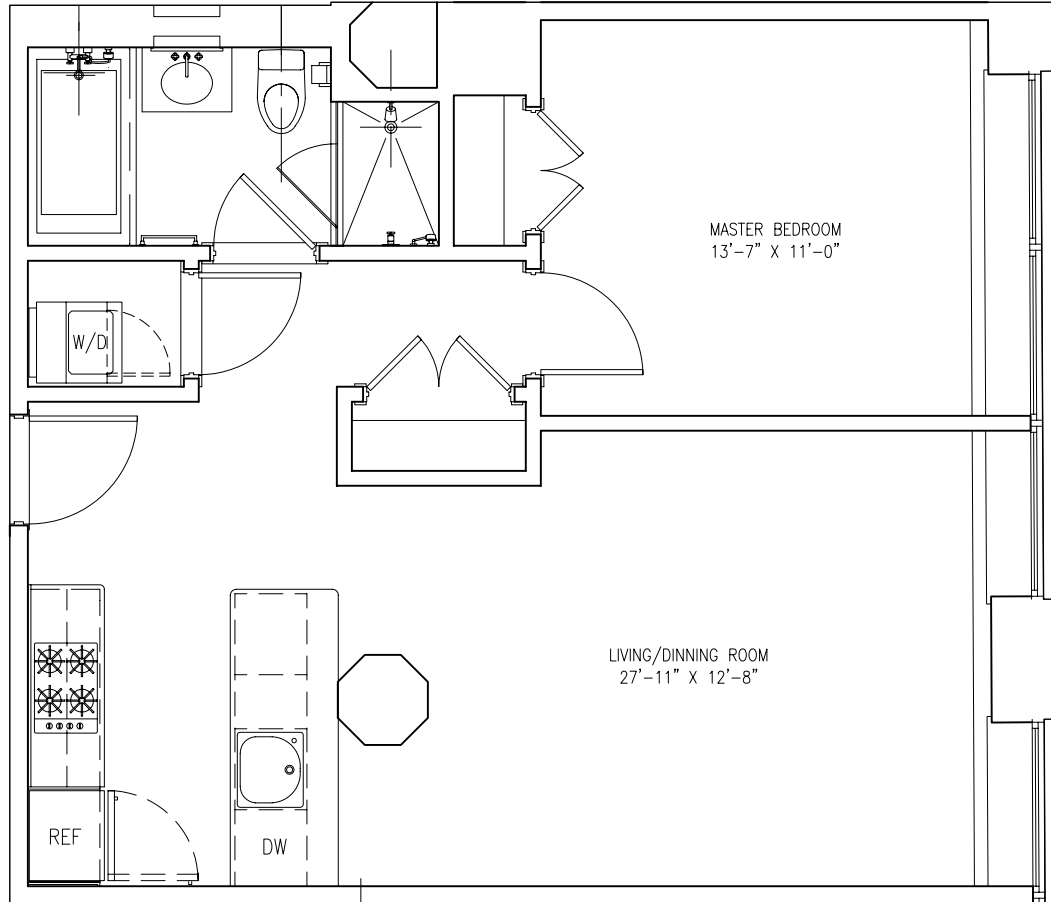

70 Washington Street

Brooklyn, New York

RESIDENTIAL APARTMENT Q 3-11
700 SF

1 BEDROOM
1 BATHROOMS

SCALE IN FEET
3/16" = 1'-0"

ALL DIMENSIONS ARE APPROXIMATE AND SUBJECT TO NORMAL CONSTRUCTION VARIANCES AND TOLERANCES.
DIMENSIONS ARE MAXIMUM OVERALL, SUBTRACT CUTOUTS. WE RESERVE THE RIGHT TO MAKE CHANGES DUE TO UNFORESEEN CONDITIONS IN ACCORDANCE WITH THE OFFERING PLAN.