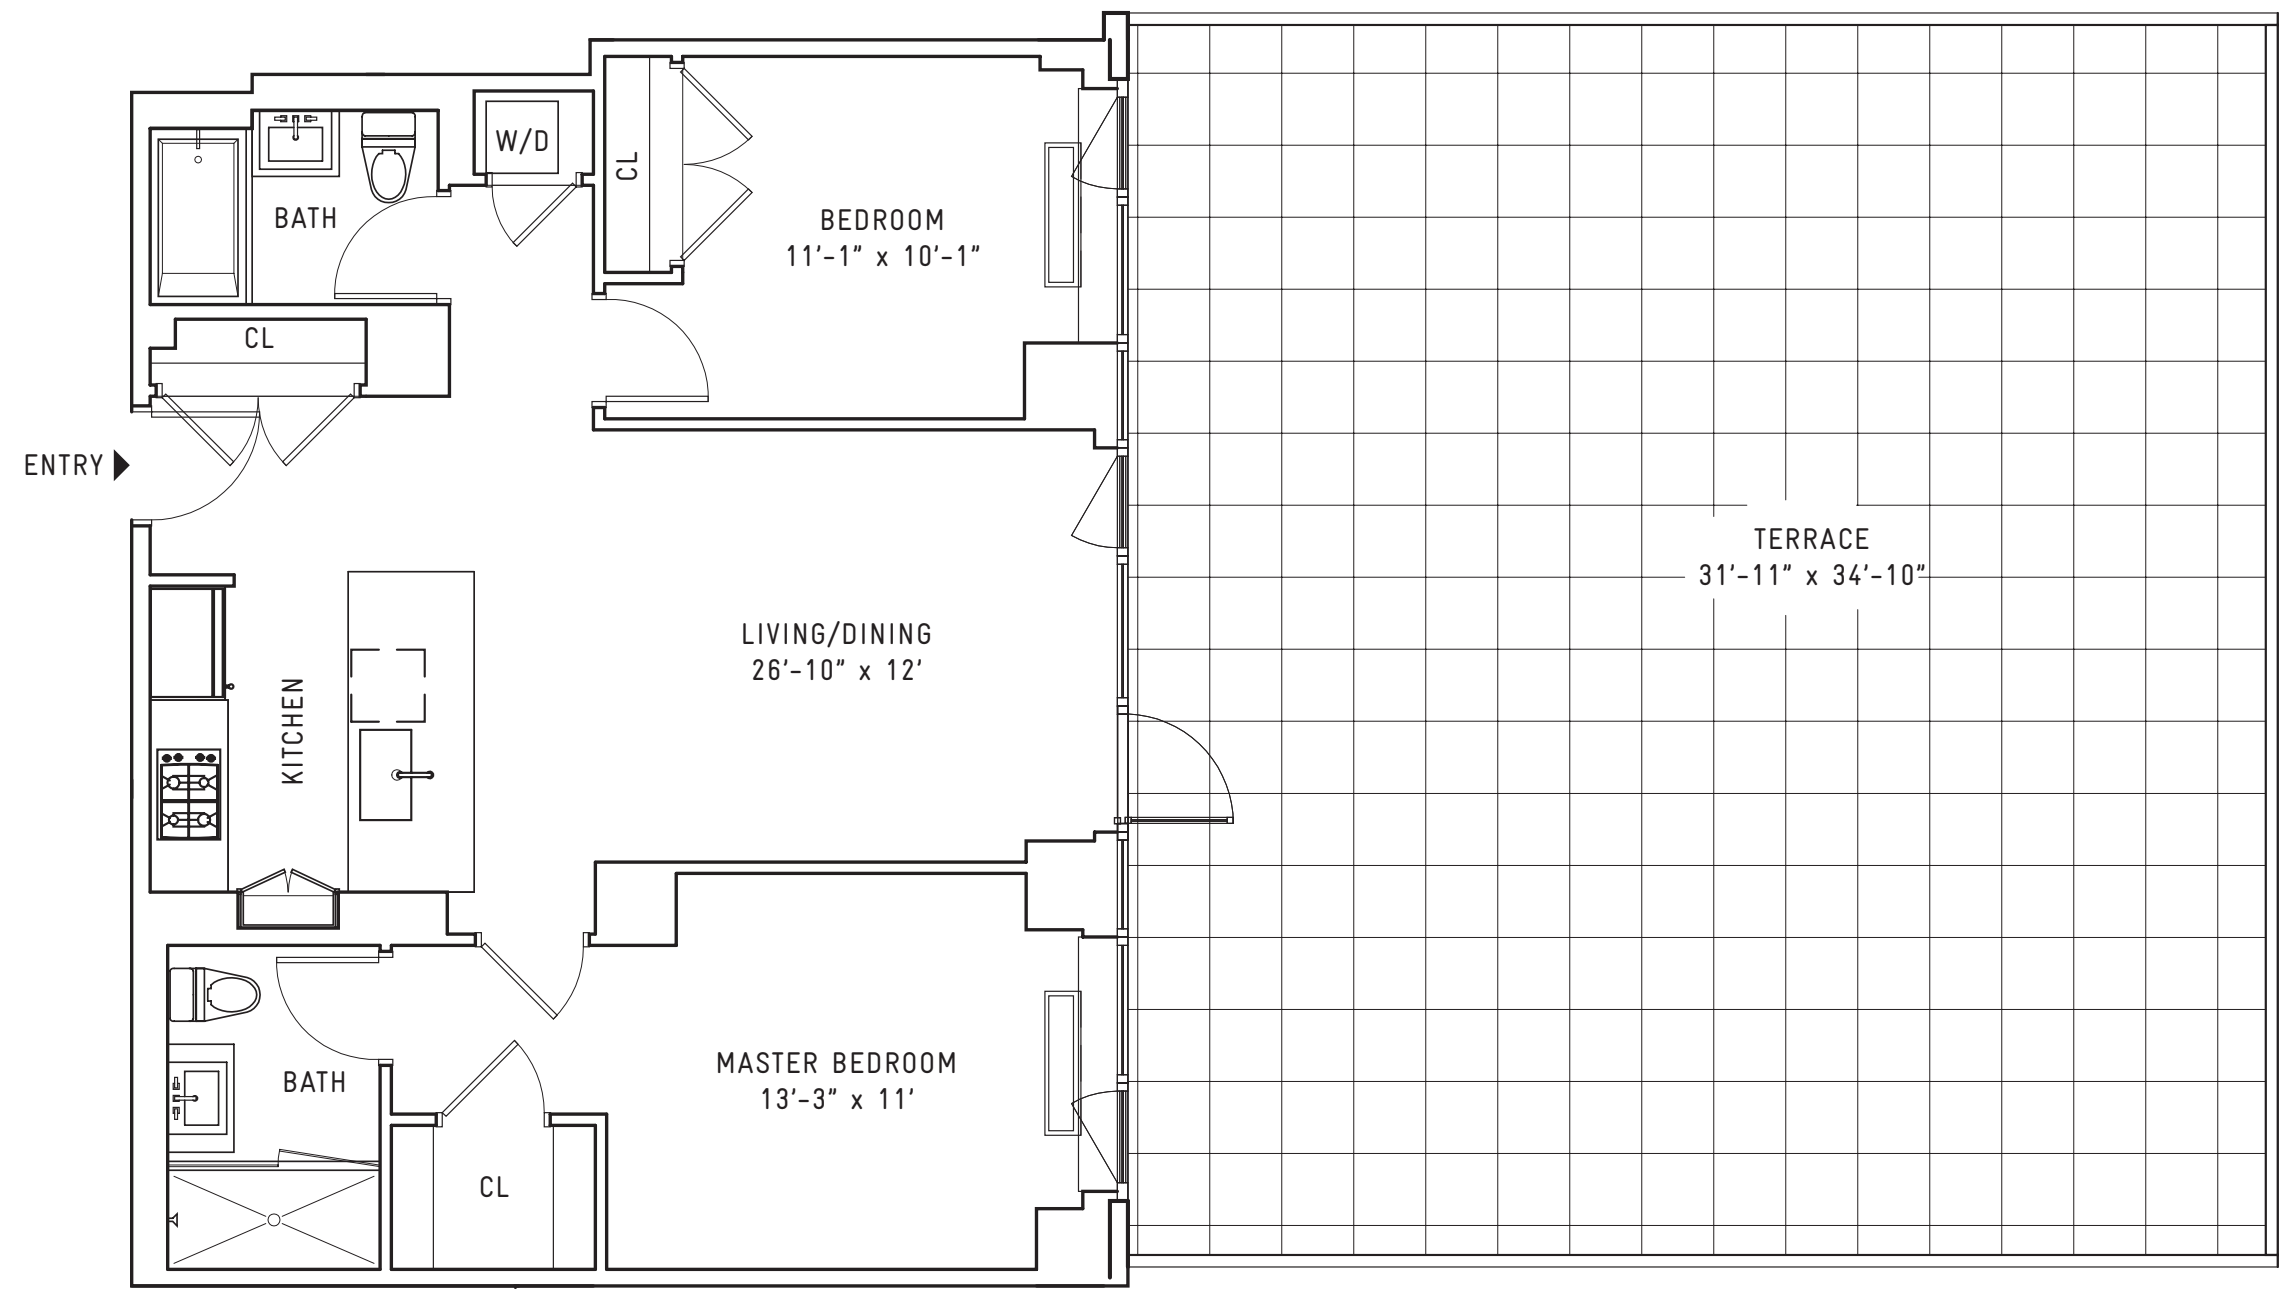

**SOUTH EDGE  
APARTMENT 3E  
FLOOR 3**

933 SF  
2 BEDROOMS  
2 BATHS

OUTDOOR AREA 1,080 SF

# EDGE