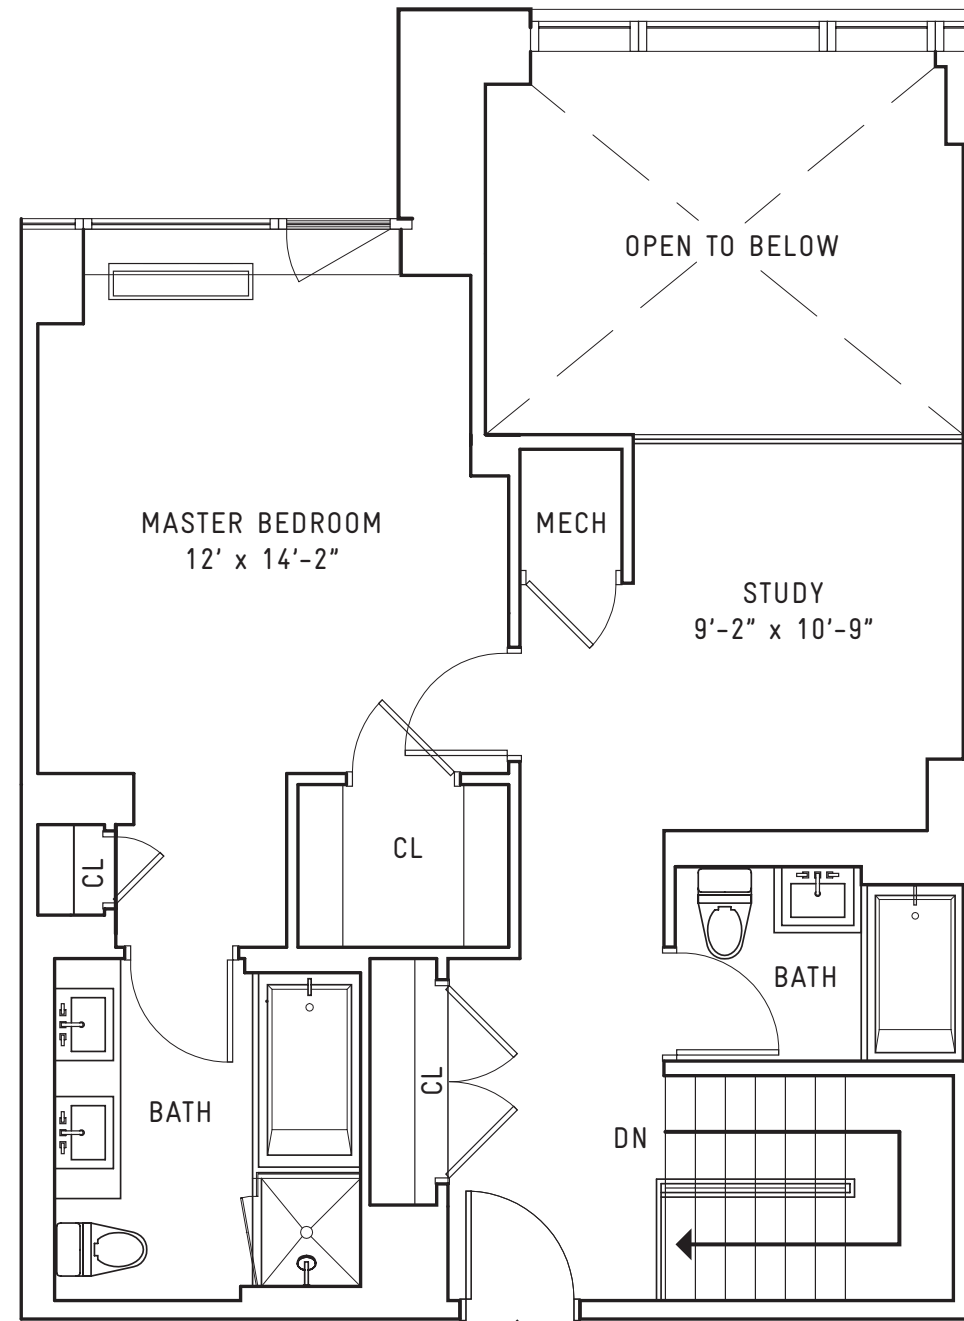

ENTRY LEVEL

UPPER LEVEL

NORTH EDGE
 APARTMENT R
 FLOORS 3, 5, 7

1,641 SF
 2 BEDROOMS
 3 BATHS

OUTDOOR AREA 72 SF

EDGE