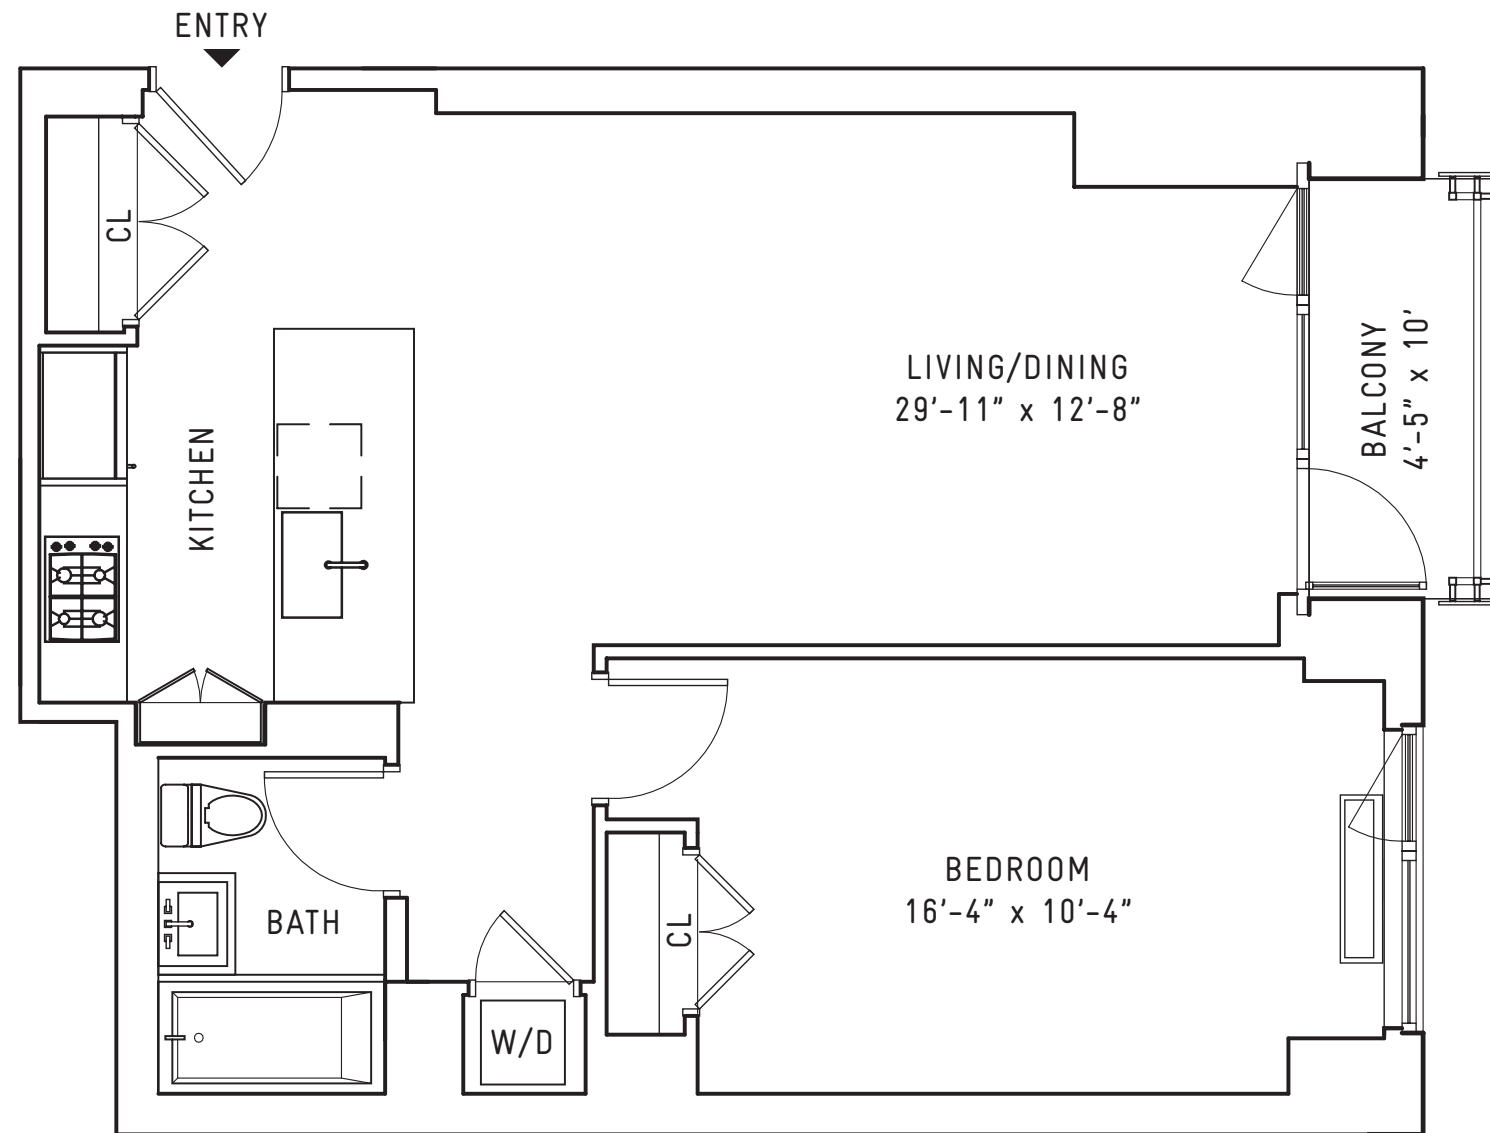

**NORTH EDGE
APARTMENT Y
FLOORS 3-6**

766 SF
1 BEDROOM
1 BATH

OUTDOOR AREA 44SF

EDGE