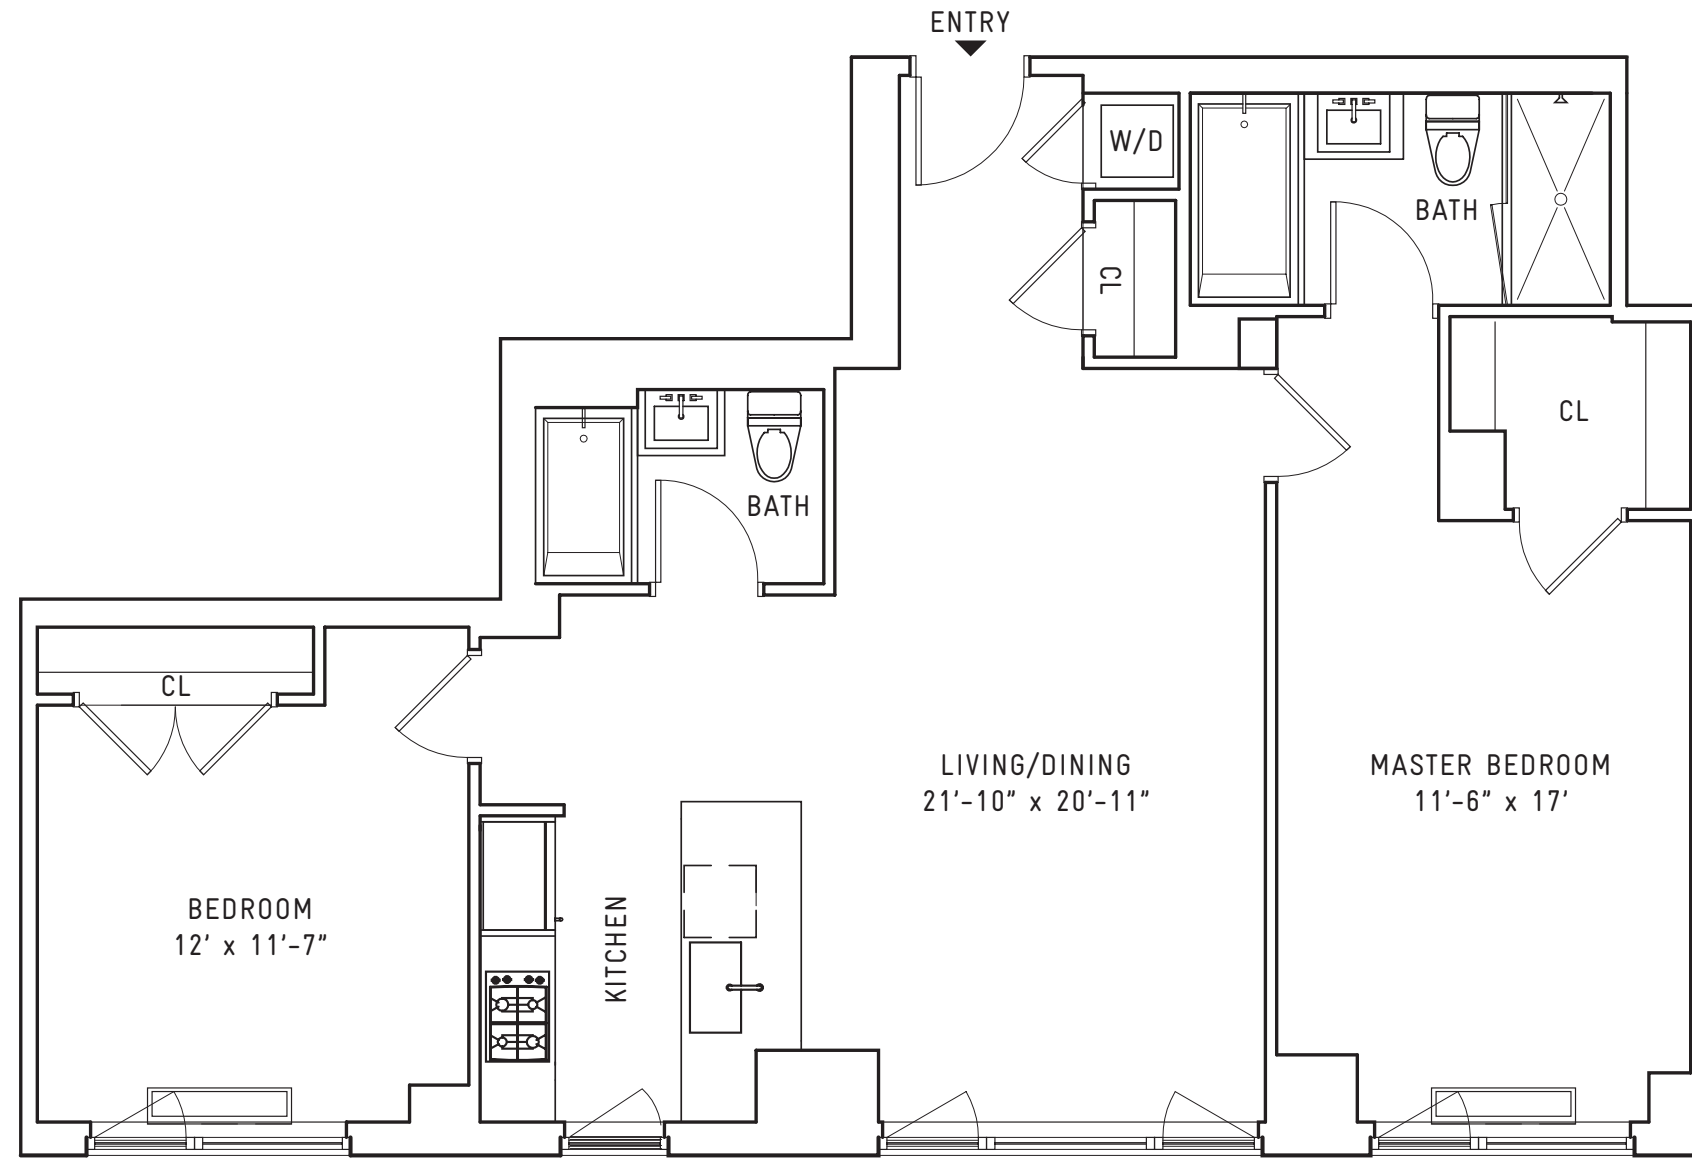

**NORTH EDGE
APARTMENT BB
FLOORS 3-6**

1,099 SF
2 BEDROOMS
2 BATHS

EDGE