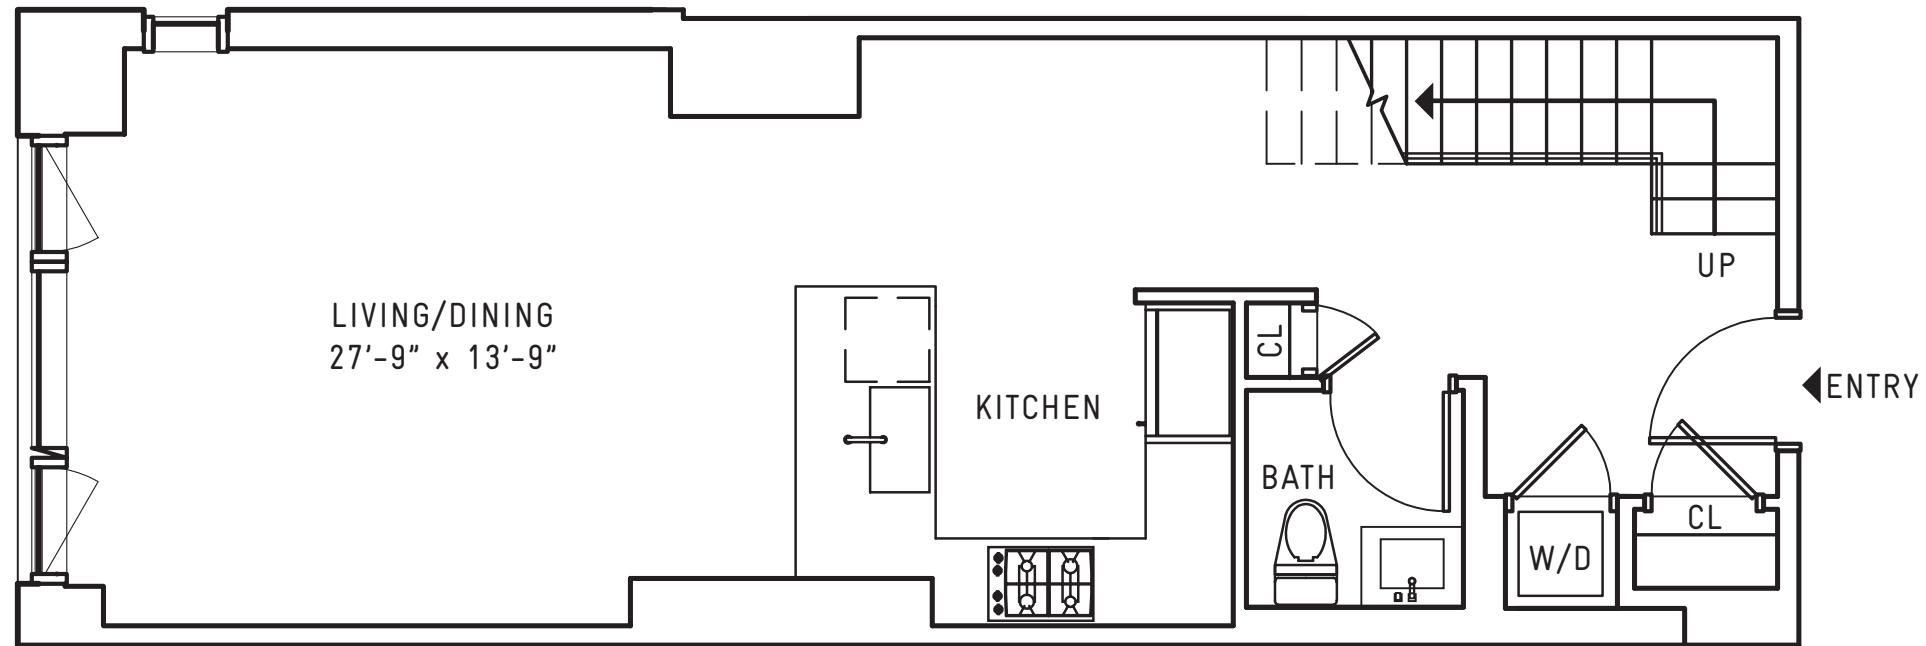

ENTRY LEVEL

UPPER LEVEL

**NORTH EDGE  
APARTMENT M  
FLOORS 3, 5, 7**

1,111 SF  
STUDIO  
1.5 BATH

**EDGE**