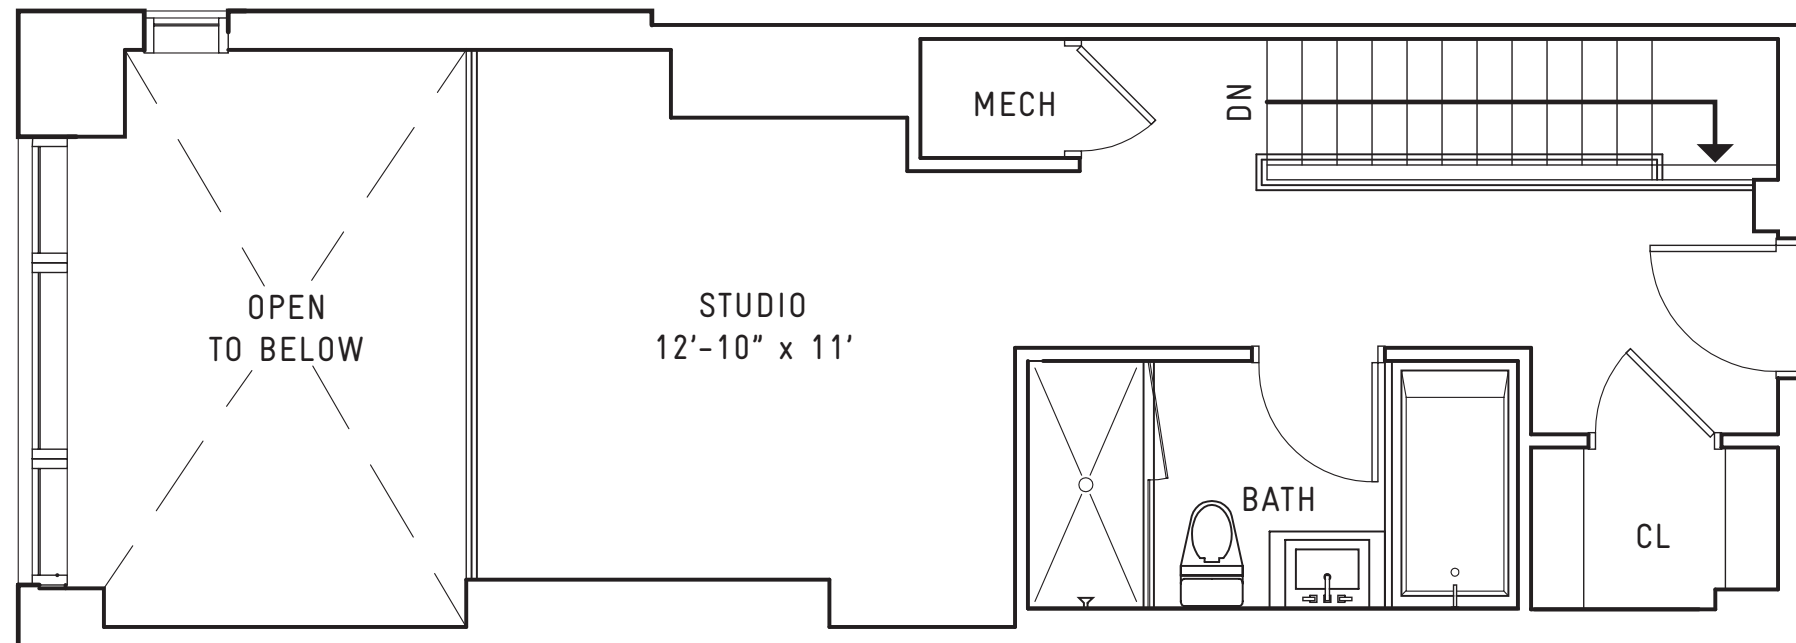

ENTRY LEVEL

UPPER LEVEL

**NORTH EDGE  
APARTMENT M  
FLOORS 3, 5, 7**

1,111 SF  
STUDIO  
1.5 BATH

**EDGE**