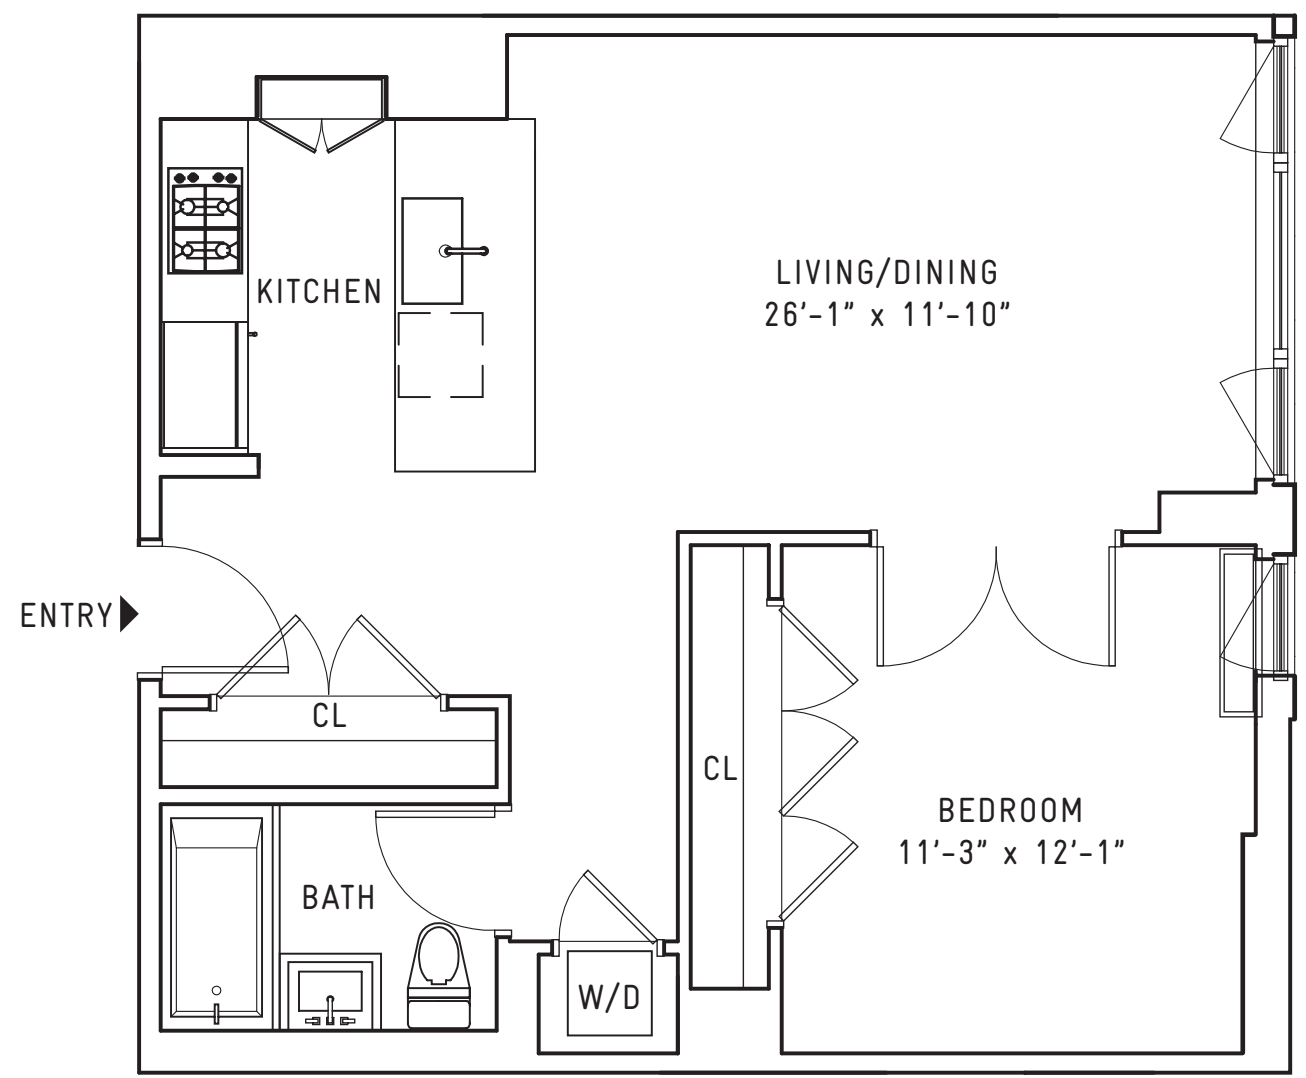

NORTH EDGE  
APARTMENT C  
FLOORS 2-8

670 SF  
1 BEDROOM  
1 BATH

# EDGE