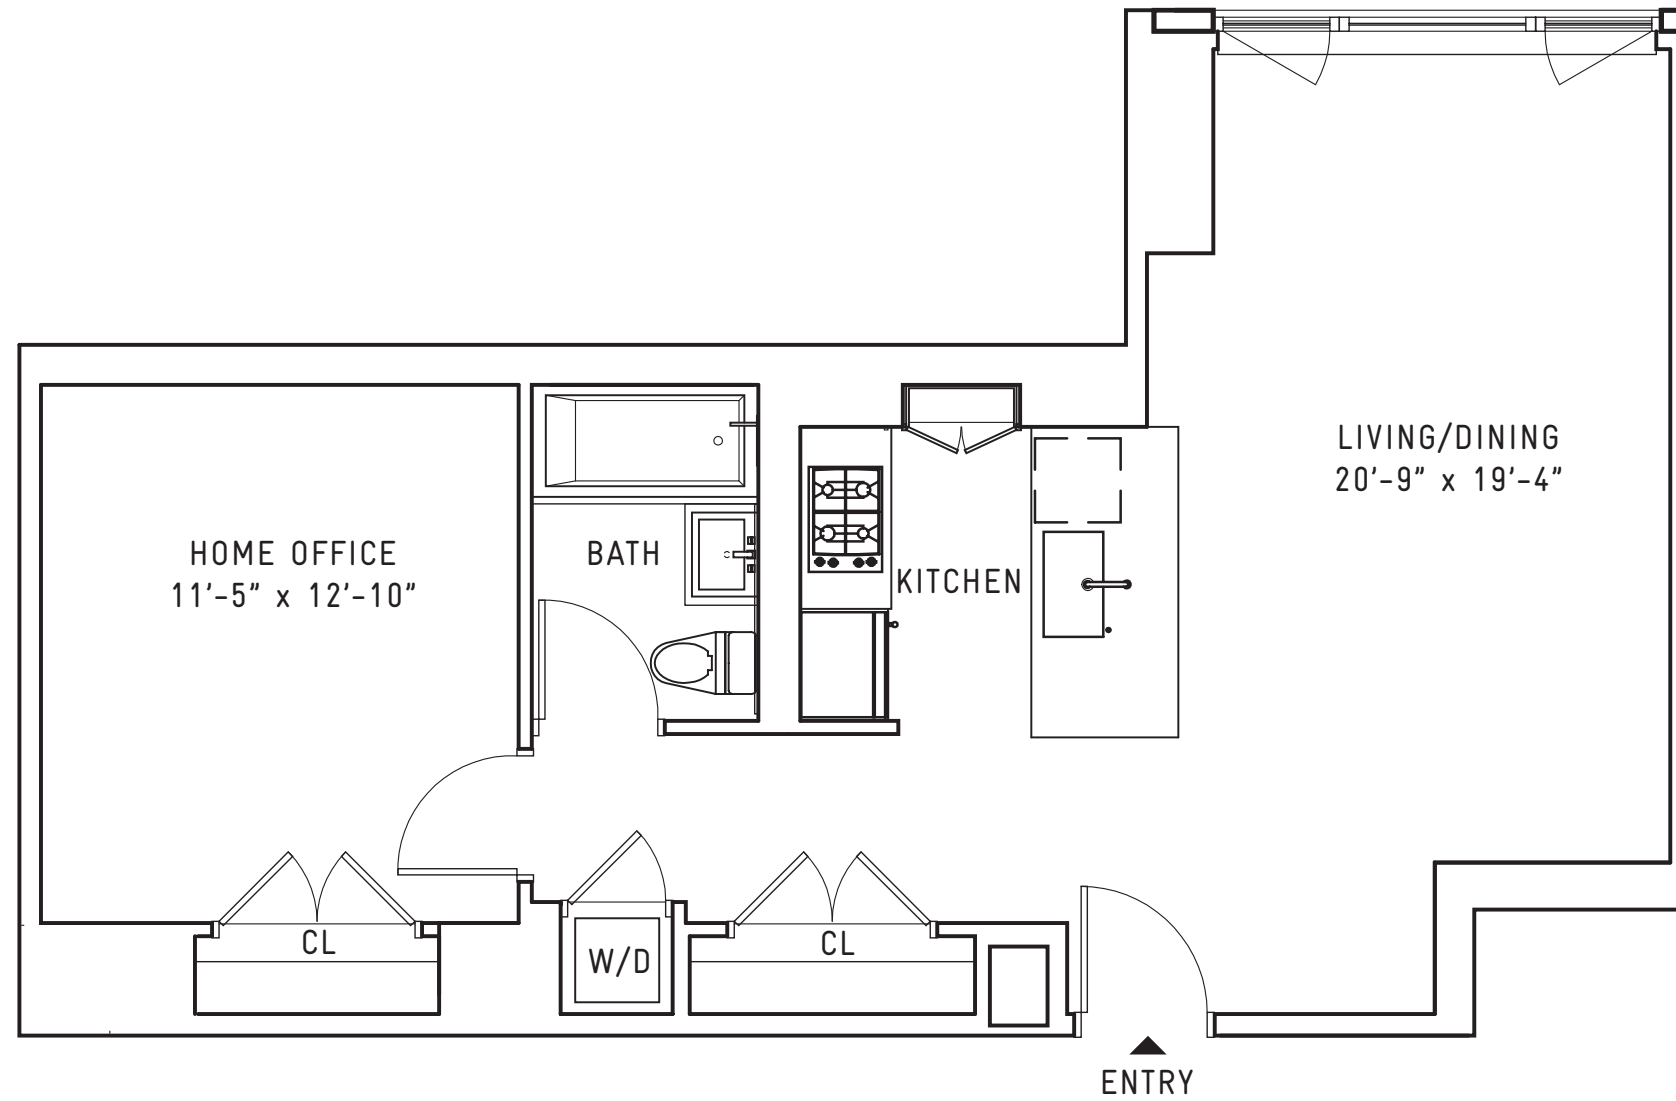

**NORTH EDGE  
APARTMENT D  
FLOORS 2-8**

717 SF  
STUDIO  
HOME OFFICE  
1 BATH

**EDGE**