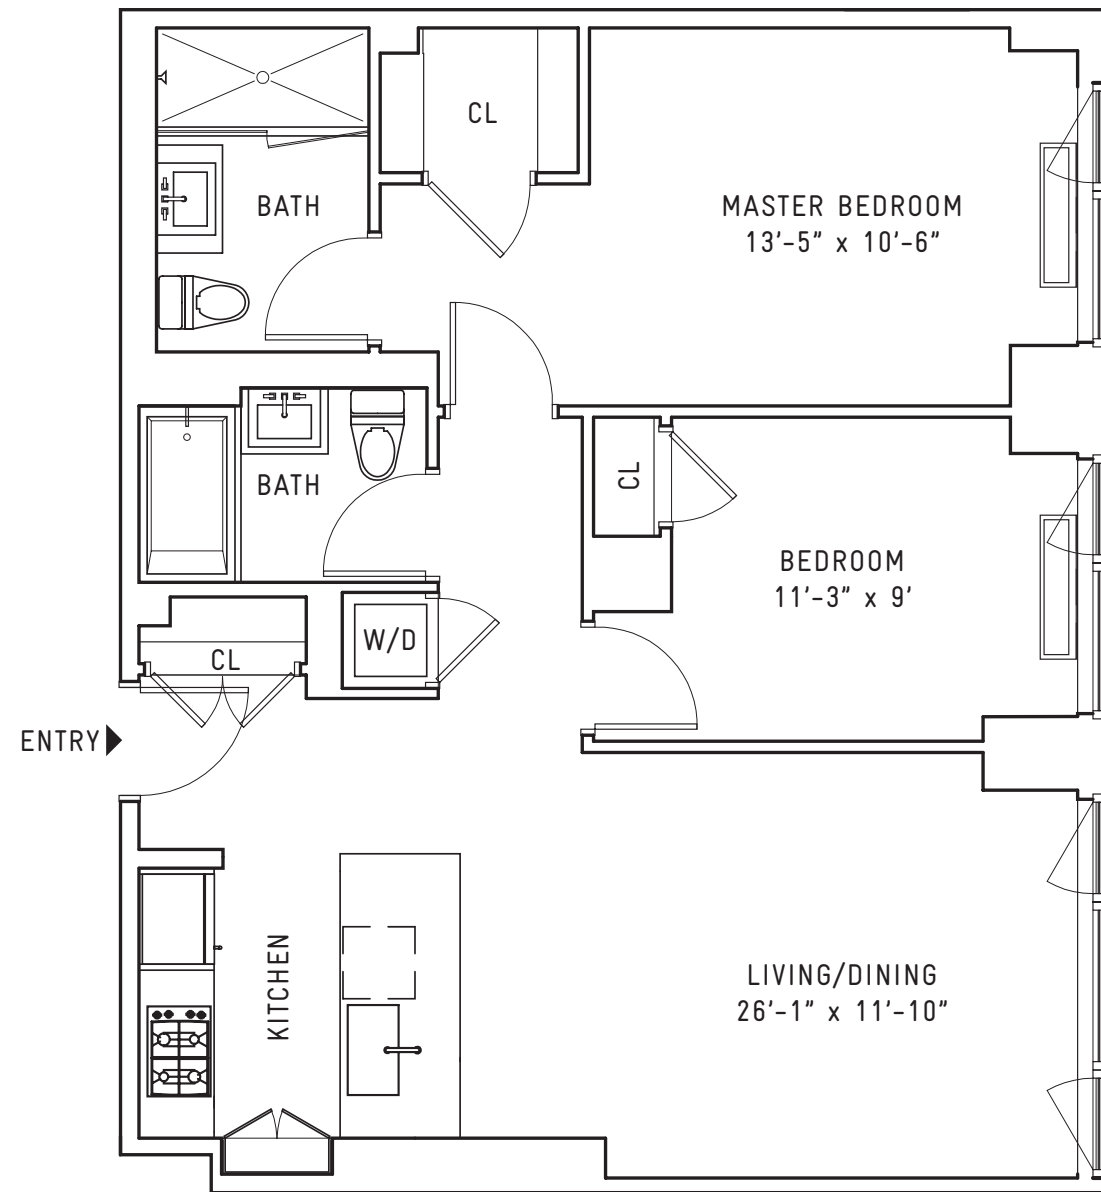

**NORTH EDGE  
APARTMENT A  
FLOORS 9-11**

892 SF  
2 BEDROOMS  
2 BATHS

# EDGE