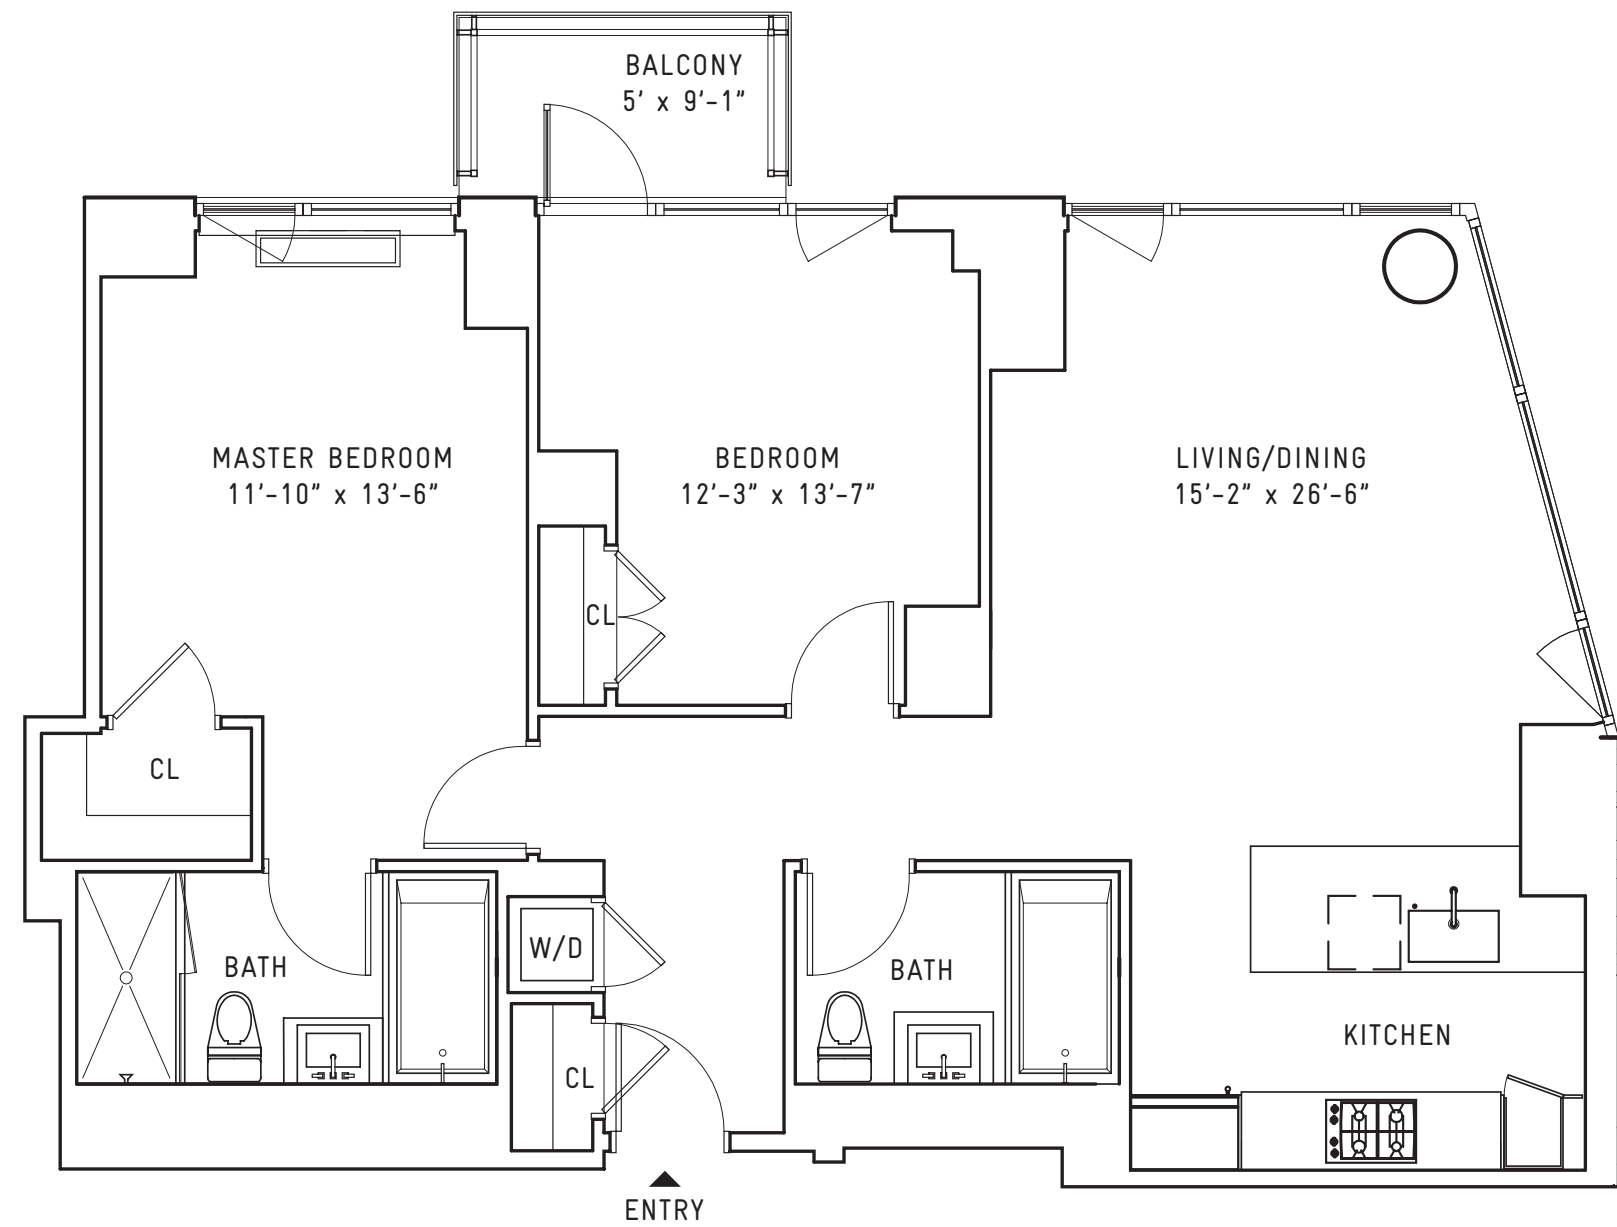

**NORTH EDGE
APARTMENT G
FLOORS 10-11**

1,117 SF
2 BEDROOMS
2 BATHS

OUTSIDE 45 SF

EDGE