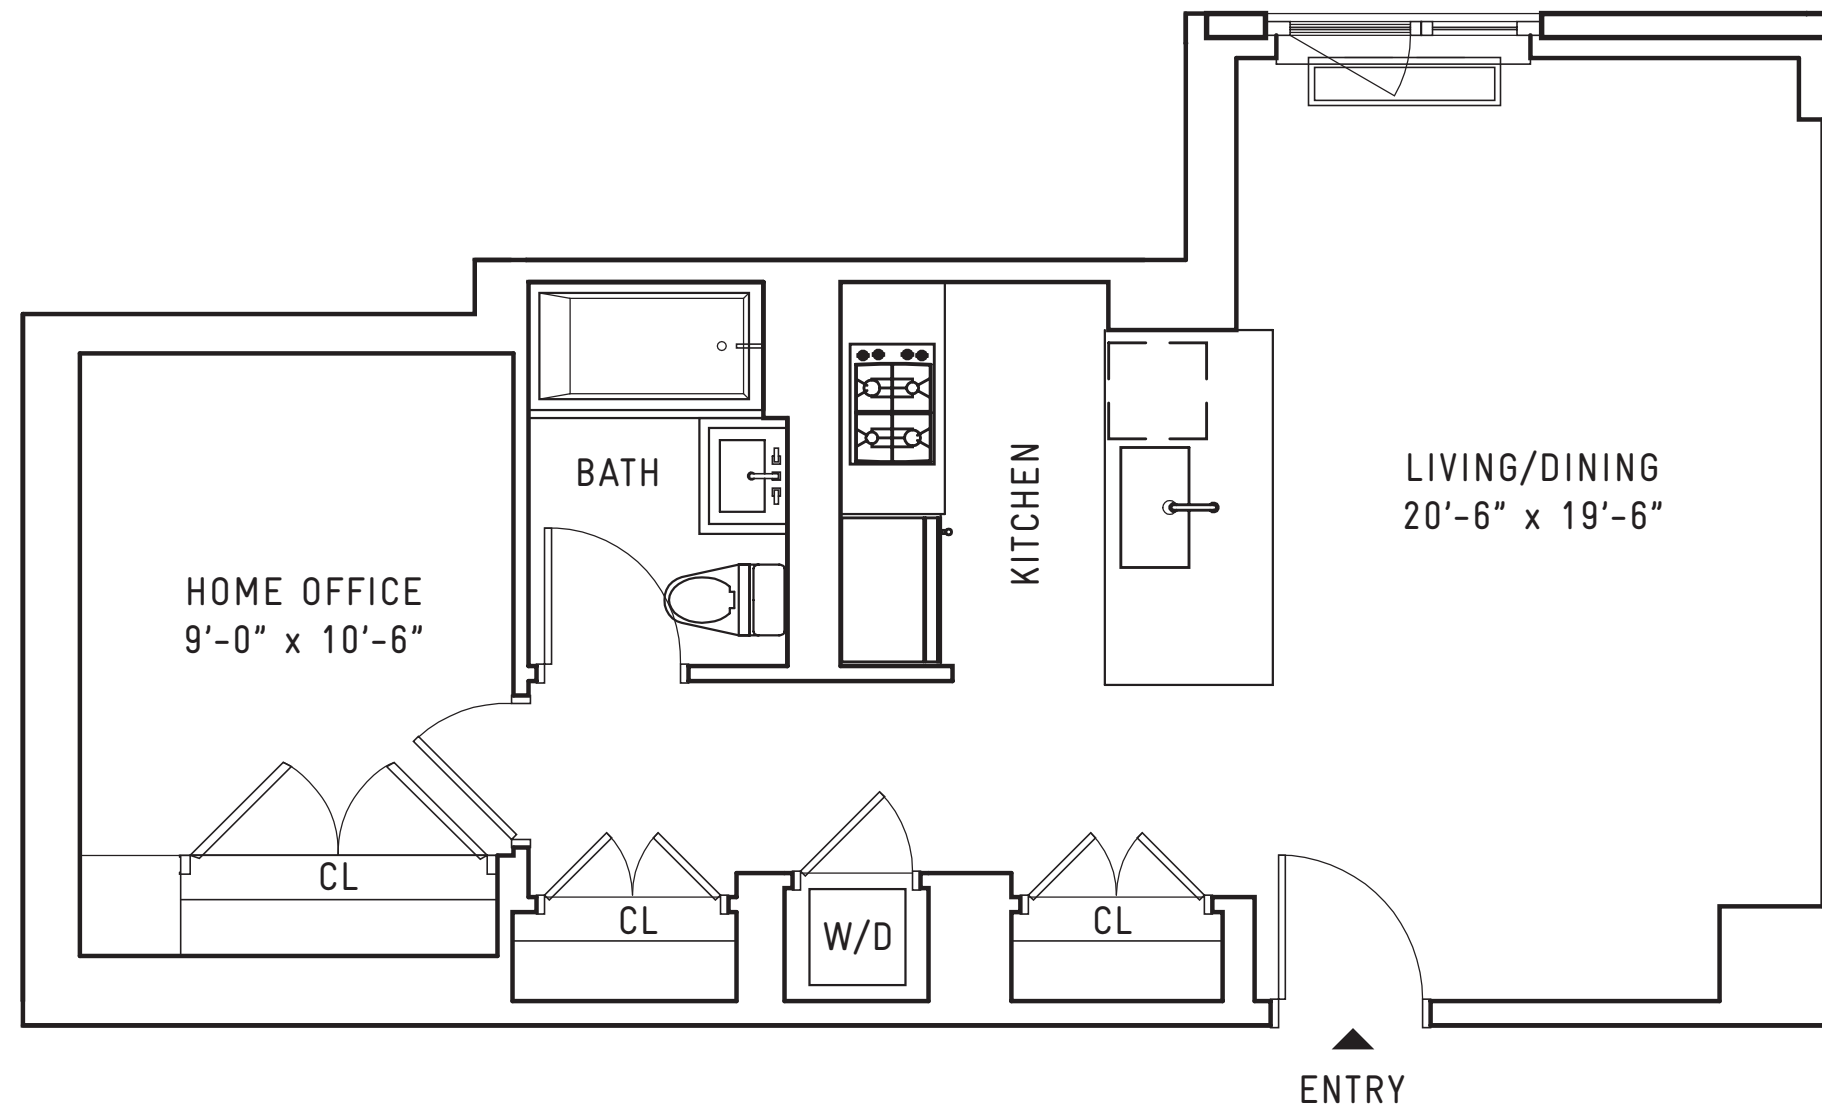

**SOUTH EDGE
APARTMENT 3H
FLOOR 3**

645 SF
STUDIO
HOME OFFICE
1 BATH

EDGE