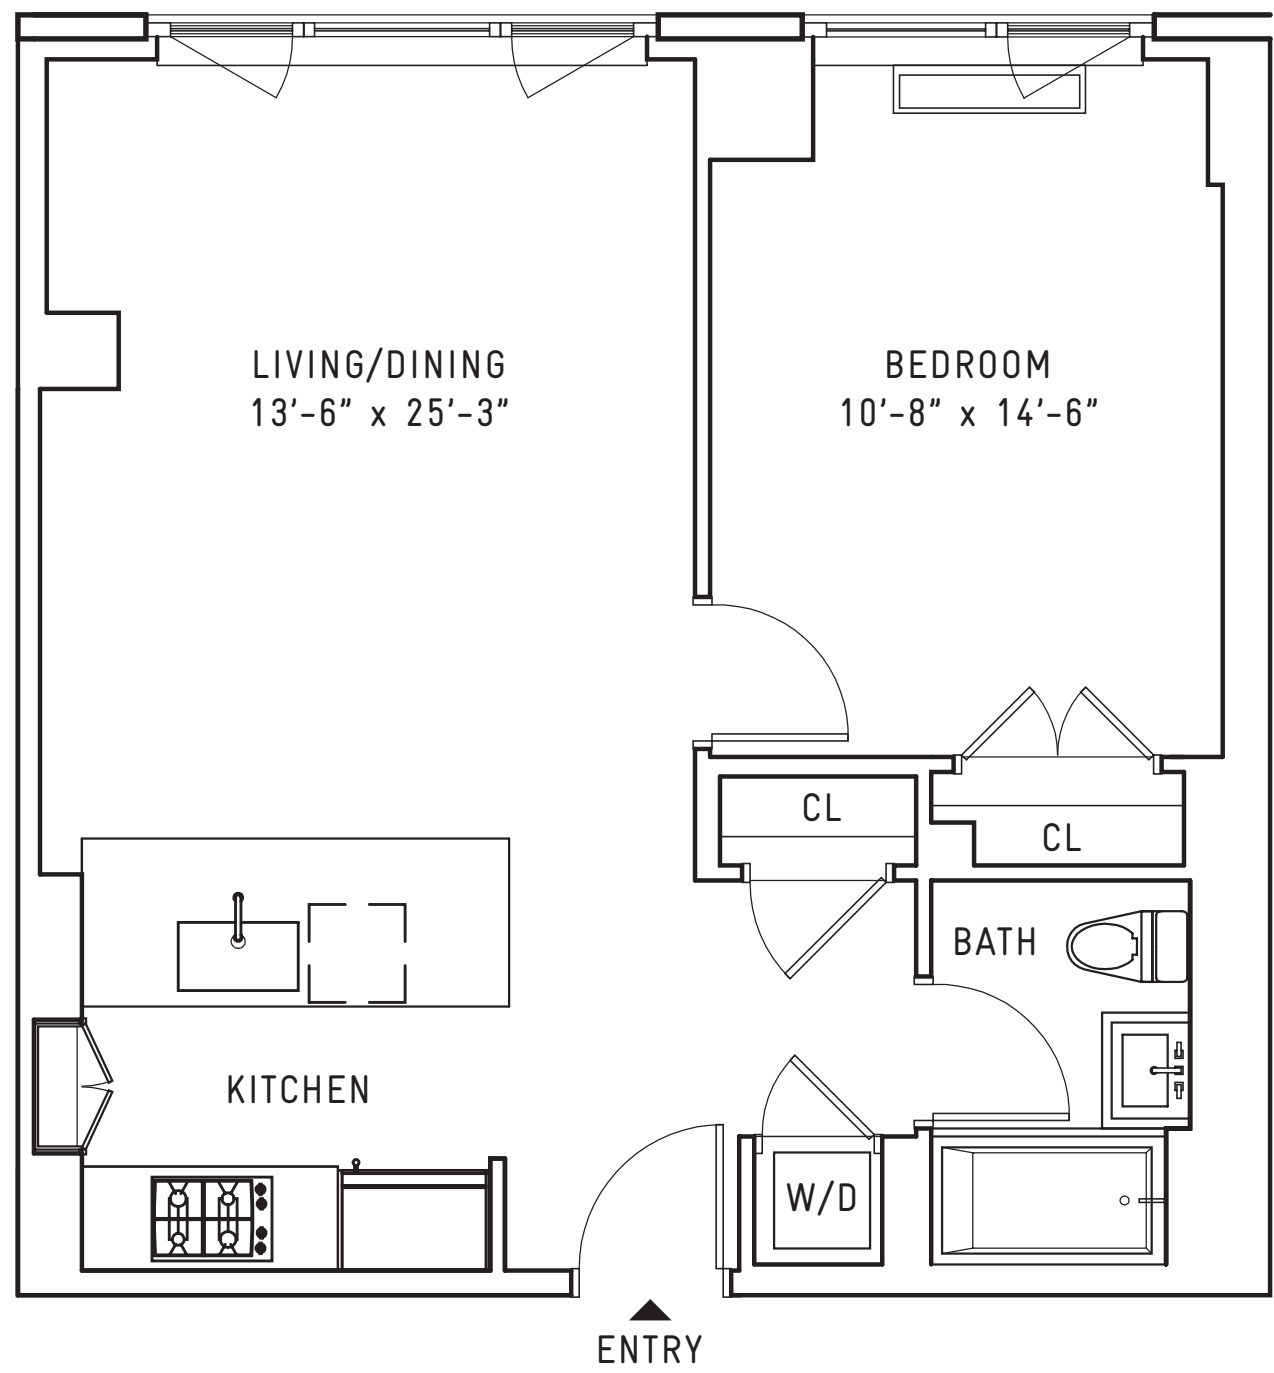

**SOUTH EDGE  
APARTMENT 0  
FLOORS 4-9**

690 SF  
1 BEDROOM  
1 BATH

# EDGE