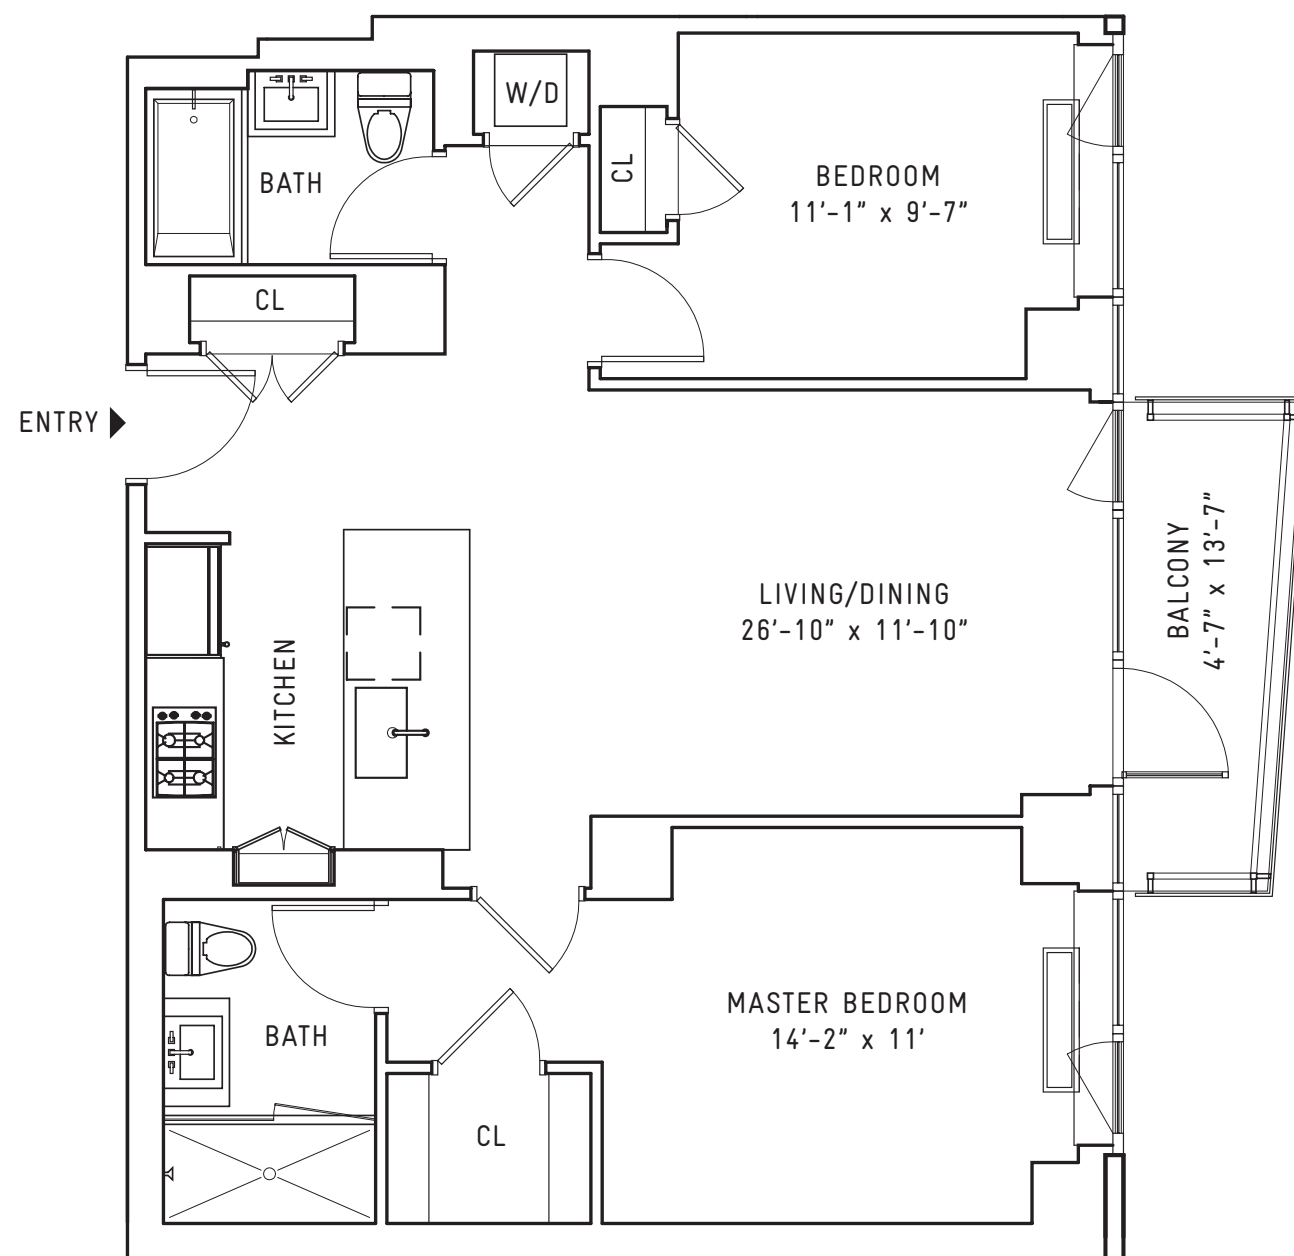

**SOUTH EDGE
APARTMENT J
FLOORS 10-28**

920 SF
2 BEDROOMS
2 BATHS

OUTDOOR AREA 61 SF

EDGE