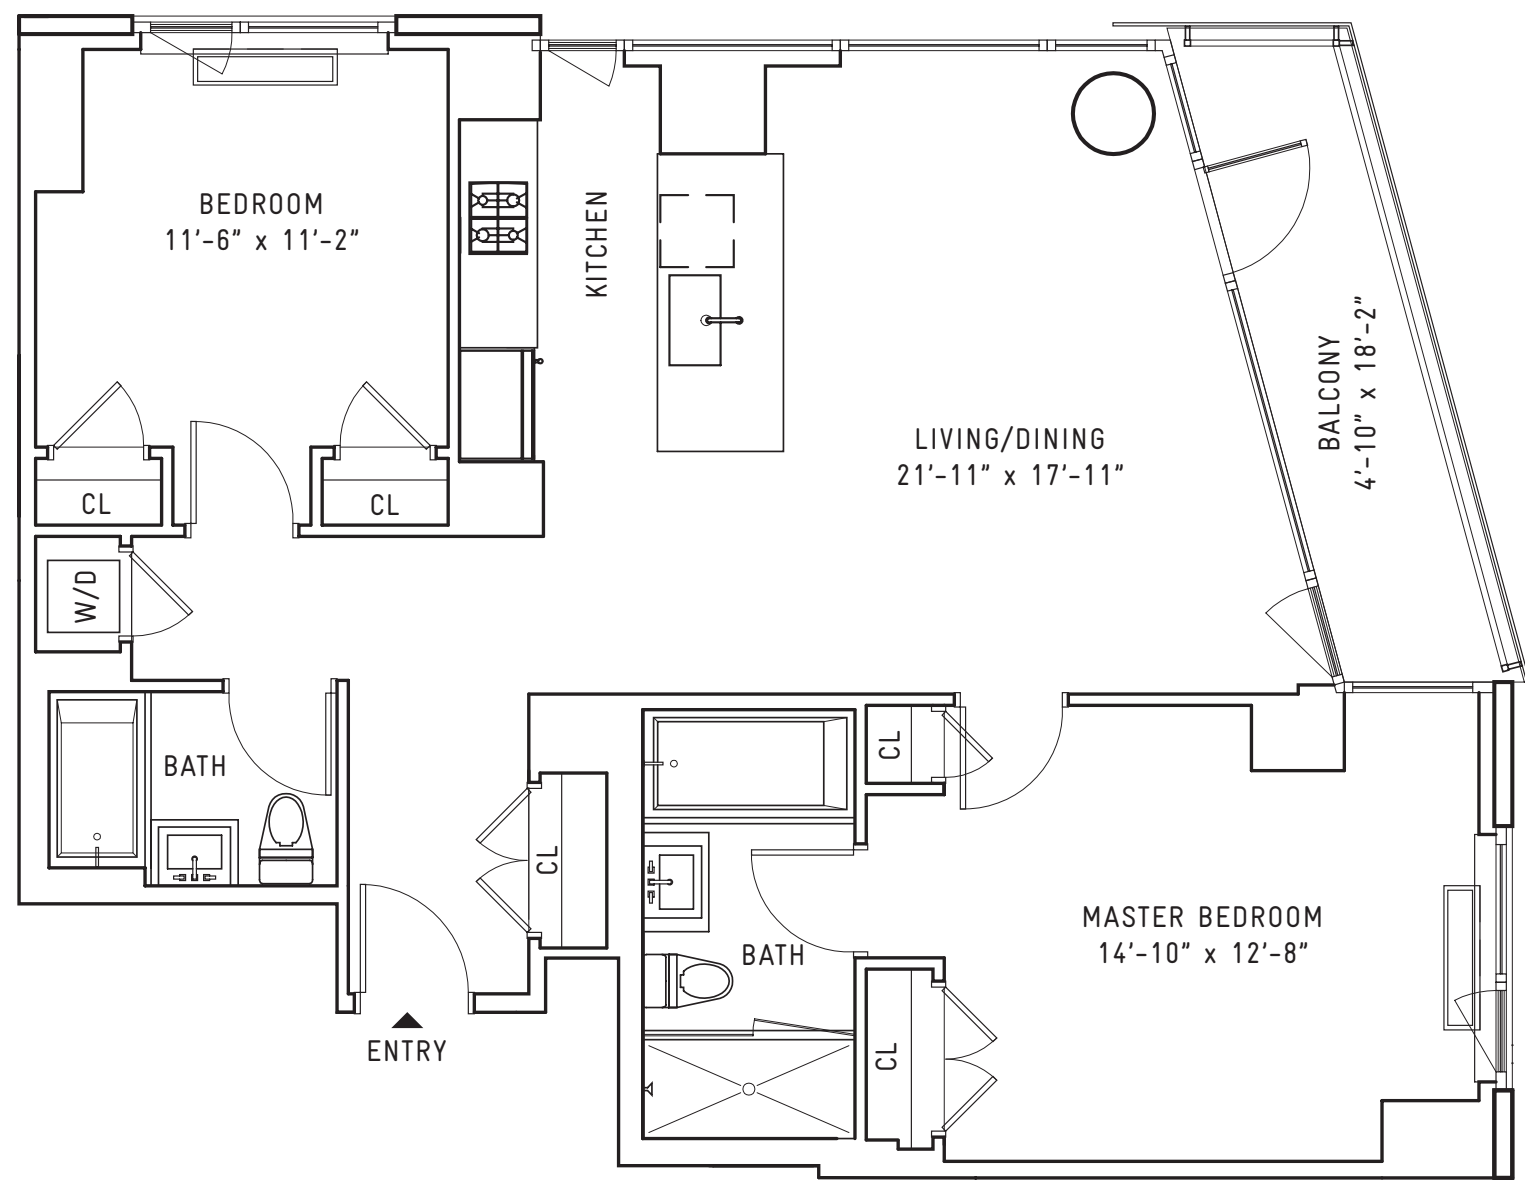

**SOUTH EDGE
APARTMENT H
FLOORS 11-28**

1,101 SF
2 BEDROOMS
2 BATHS

OUTDOOR AREA 91 SF

EDGE