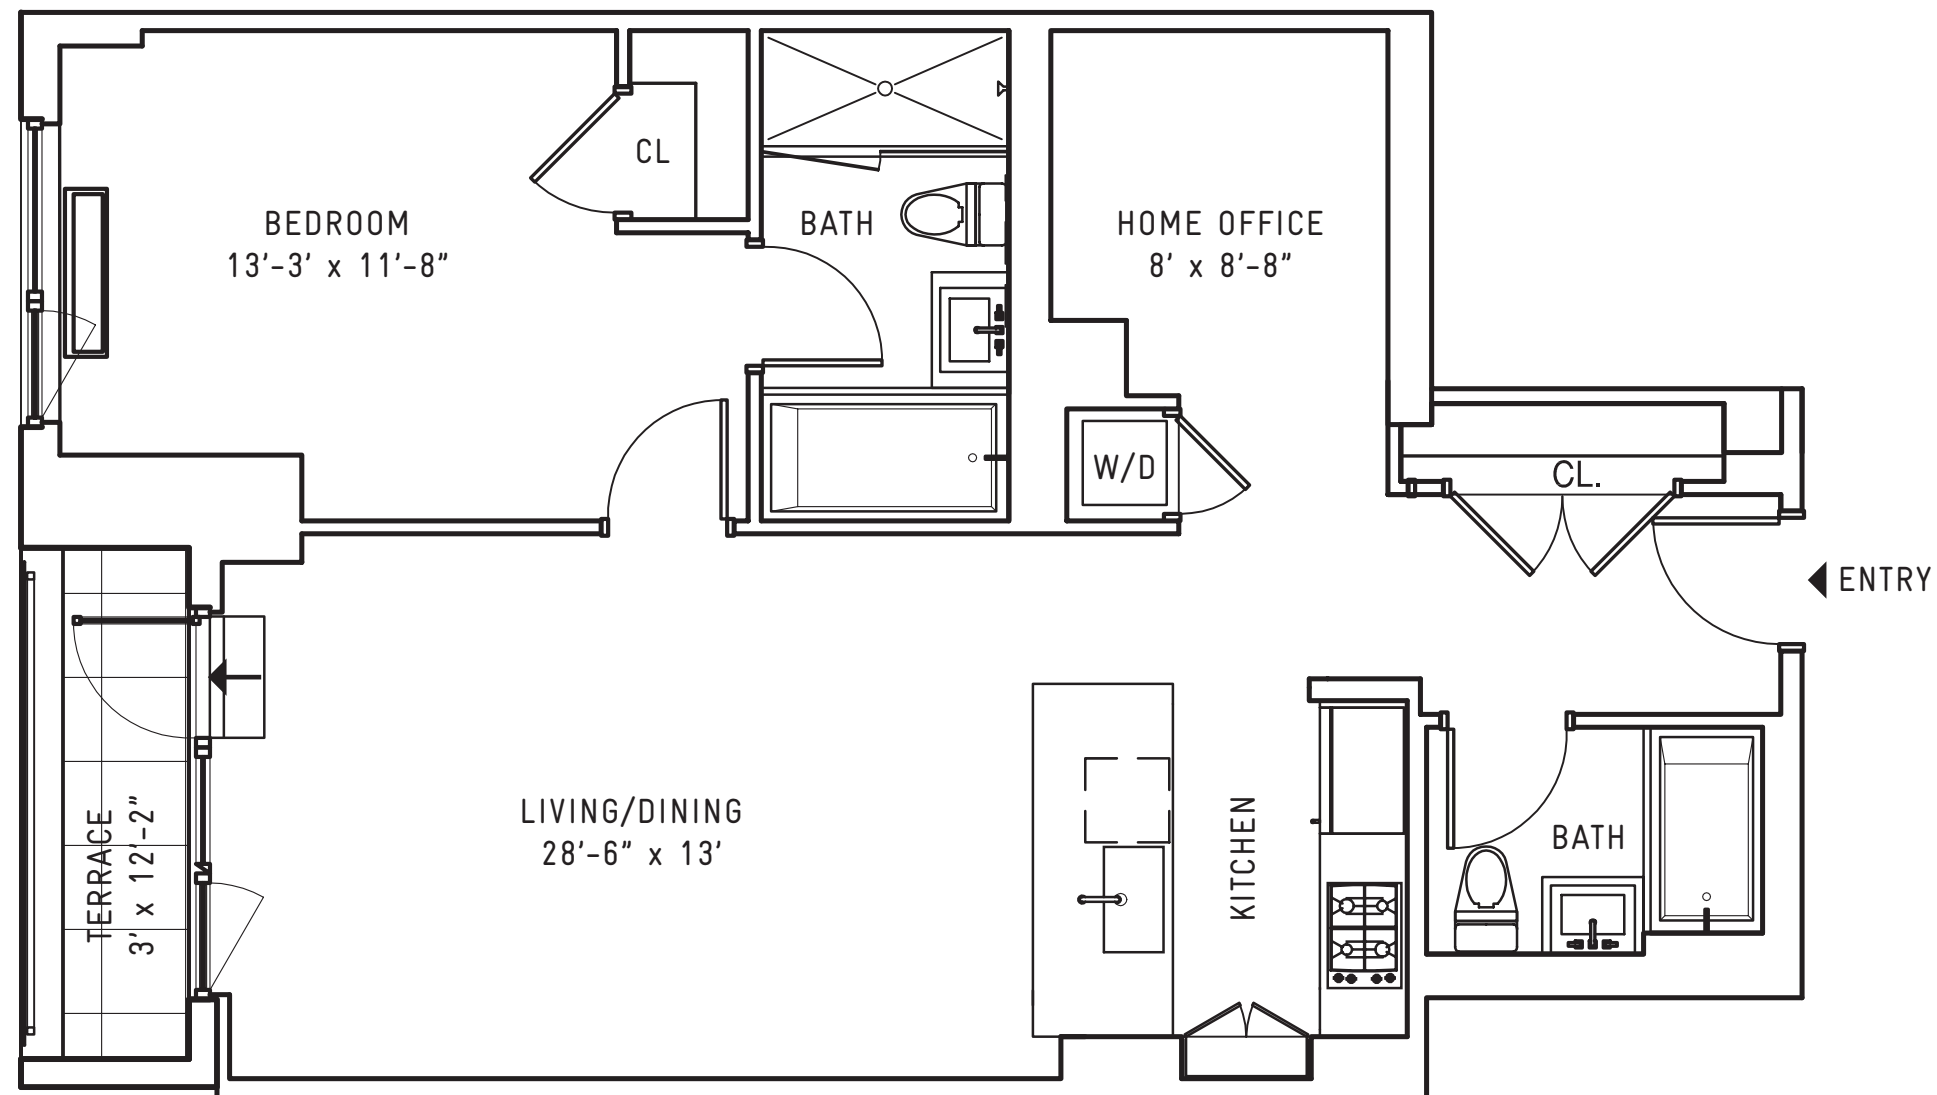

NORTH EDGE
APARTMENT 21
FLOOR 2

917 SF
1 BEDROOM
HOME OFFICE
2 BATHS

OUTDOOR AREA 49 SF

EDGE