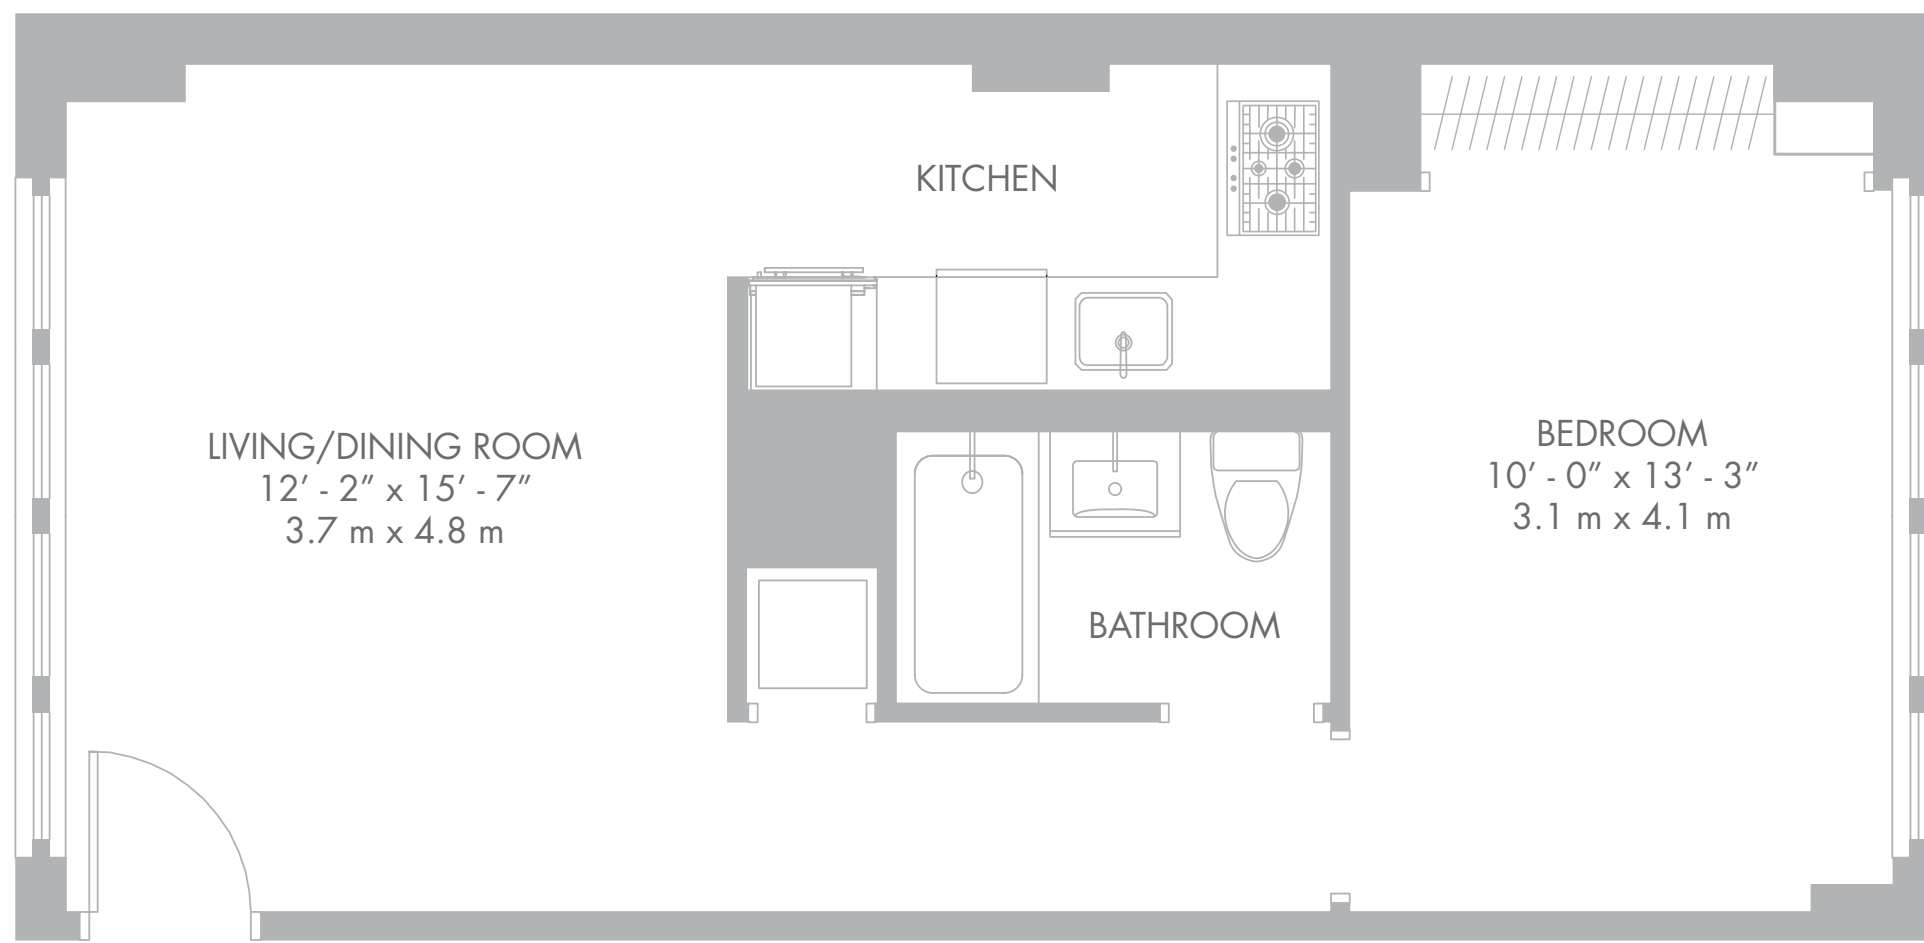

MANHATTAN VIEW

SOUTHEASTERN VIEW

LIVING/DINING ROOM  
12' - 2" x 15' - 7"  
3.7 m x 4.8 m

KITCHEN

BEDROOM  
10' - 0" x 13' - 3"  
3.1 m x 4.1 m

BATHROOM

# UNIT H 1BR

1 BEDROOM  
1 BATHROOM

TOTAL 617 SQ. FT.

- Sub-Zero 700 Series refrigerator
- Integrated Bosch appliances
- Kohler Oblo Fixtures
- Italian Lavastone countertops
- Italian Scarabeo sinks
- Brazilian walnut hardwood floor
- Washer/Dryer Hook up