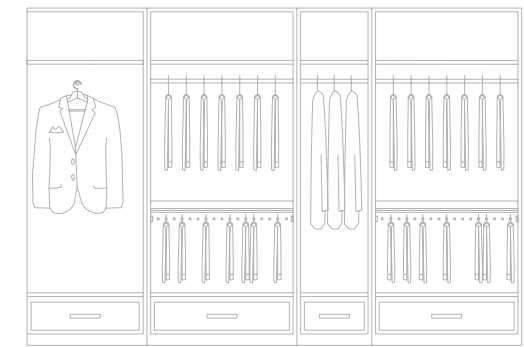

WALK - IN CLOSET SYSTEM
Complimentary with every unit

SOUTHERN MANHATTAN VIEW

UNIT D 1 BR

1 BEDROOM
1 BATHROOM

TOTAL 718 SQ. FT.

- Sub-Zero 700 Series refrigerator
- Integrated Bosch appliances
- Kohler Oblo Fixtures
- Italian Lavastone countertops
- Italian Scarabeo sinks
- Brazilian walnut hardwood floor
- Washer/Dryer Hook up