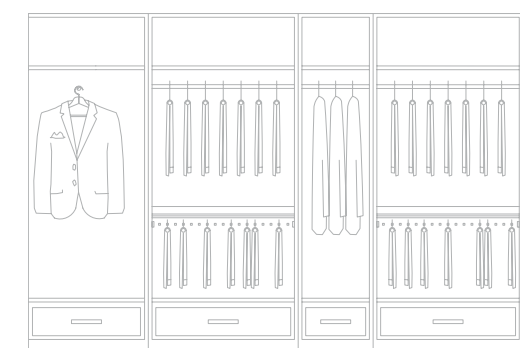

SOUTHEASTERN VIEW

WALK - IN CLOSET SYSTEM  
Complimentary with every unit

# UNIT G 1BR

1 BEDROOM  
1 BATHROOM

TOTAL 685 SQ. FT.

- Sub-Zero 700 Series refrigerator
- Integrated Bosch appliances
- Kohler Oblo Fixtures
- Italian Lavastone countertops
- Italian Scarabeo sinks
- Brazilian walnut hardwood floor
- Washer/Dryer Hook up