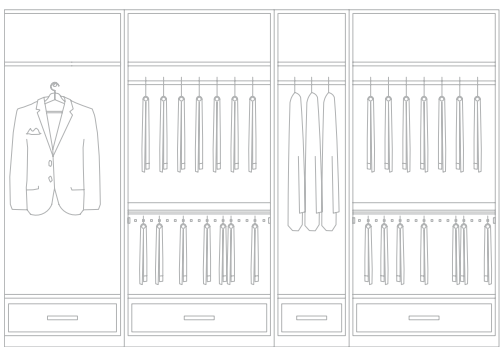

WALK - IN CLOSET SYSTEM
Complimentary with every unit

SOUTHERN MANHATTAN VIEW

UNIT A 2BR

2 BEDROOMS
2 BATHROOMS

TOTAL 1,055 SQ. FT.

- Sub-Zero 700 Series refrigerator
- Integrated Bosch appliances
- Kohler Oblo Fixtures
- Italian Lavastone countertops
- Italian Scarabeo sinks
- Brazilian walnut hardwood floor
- Washer/Dryer Hook up