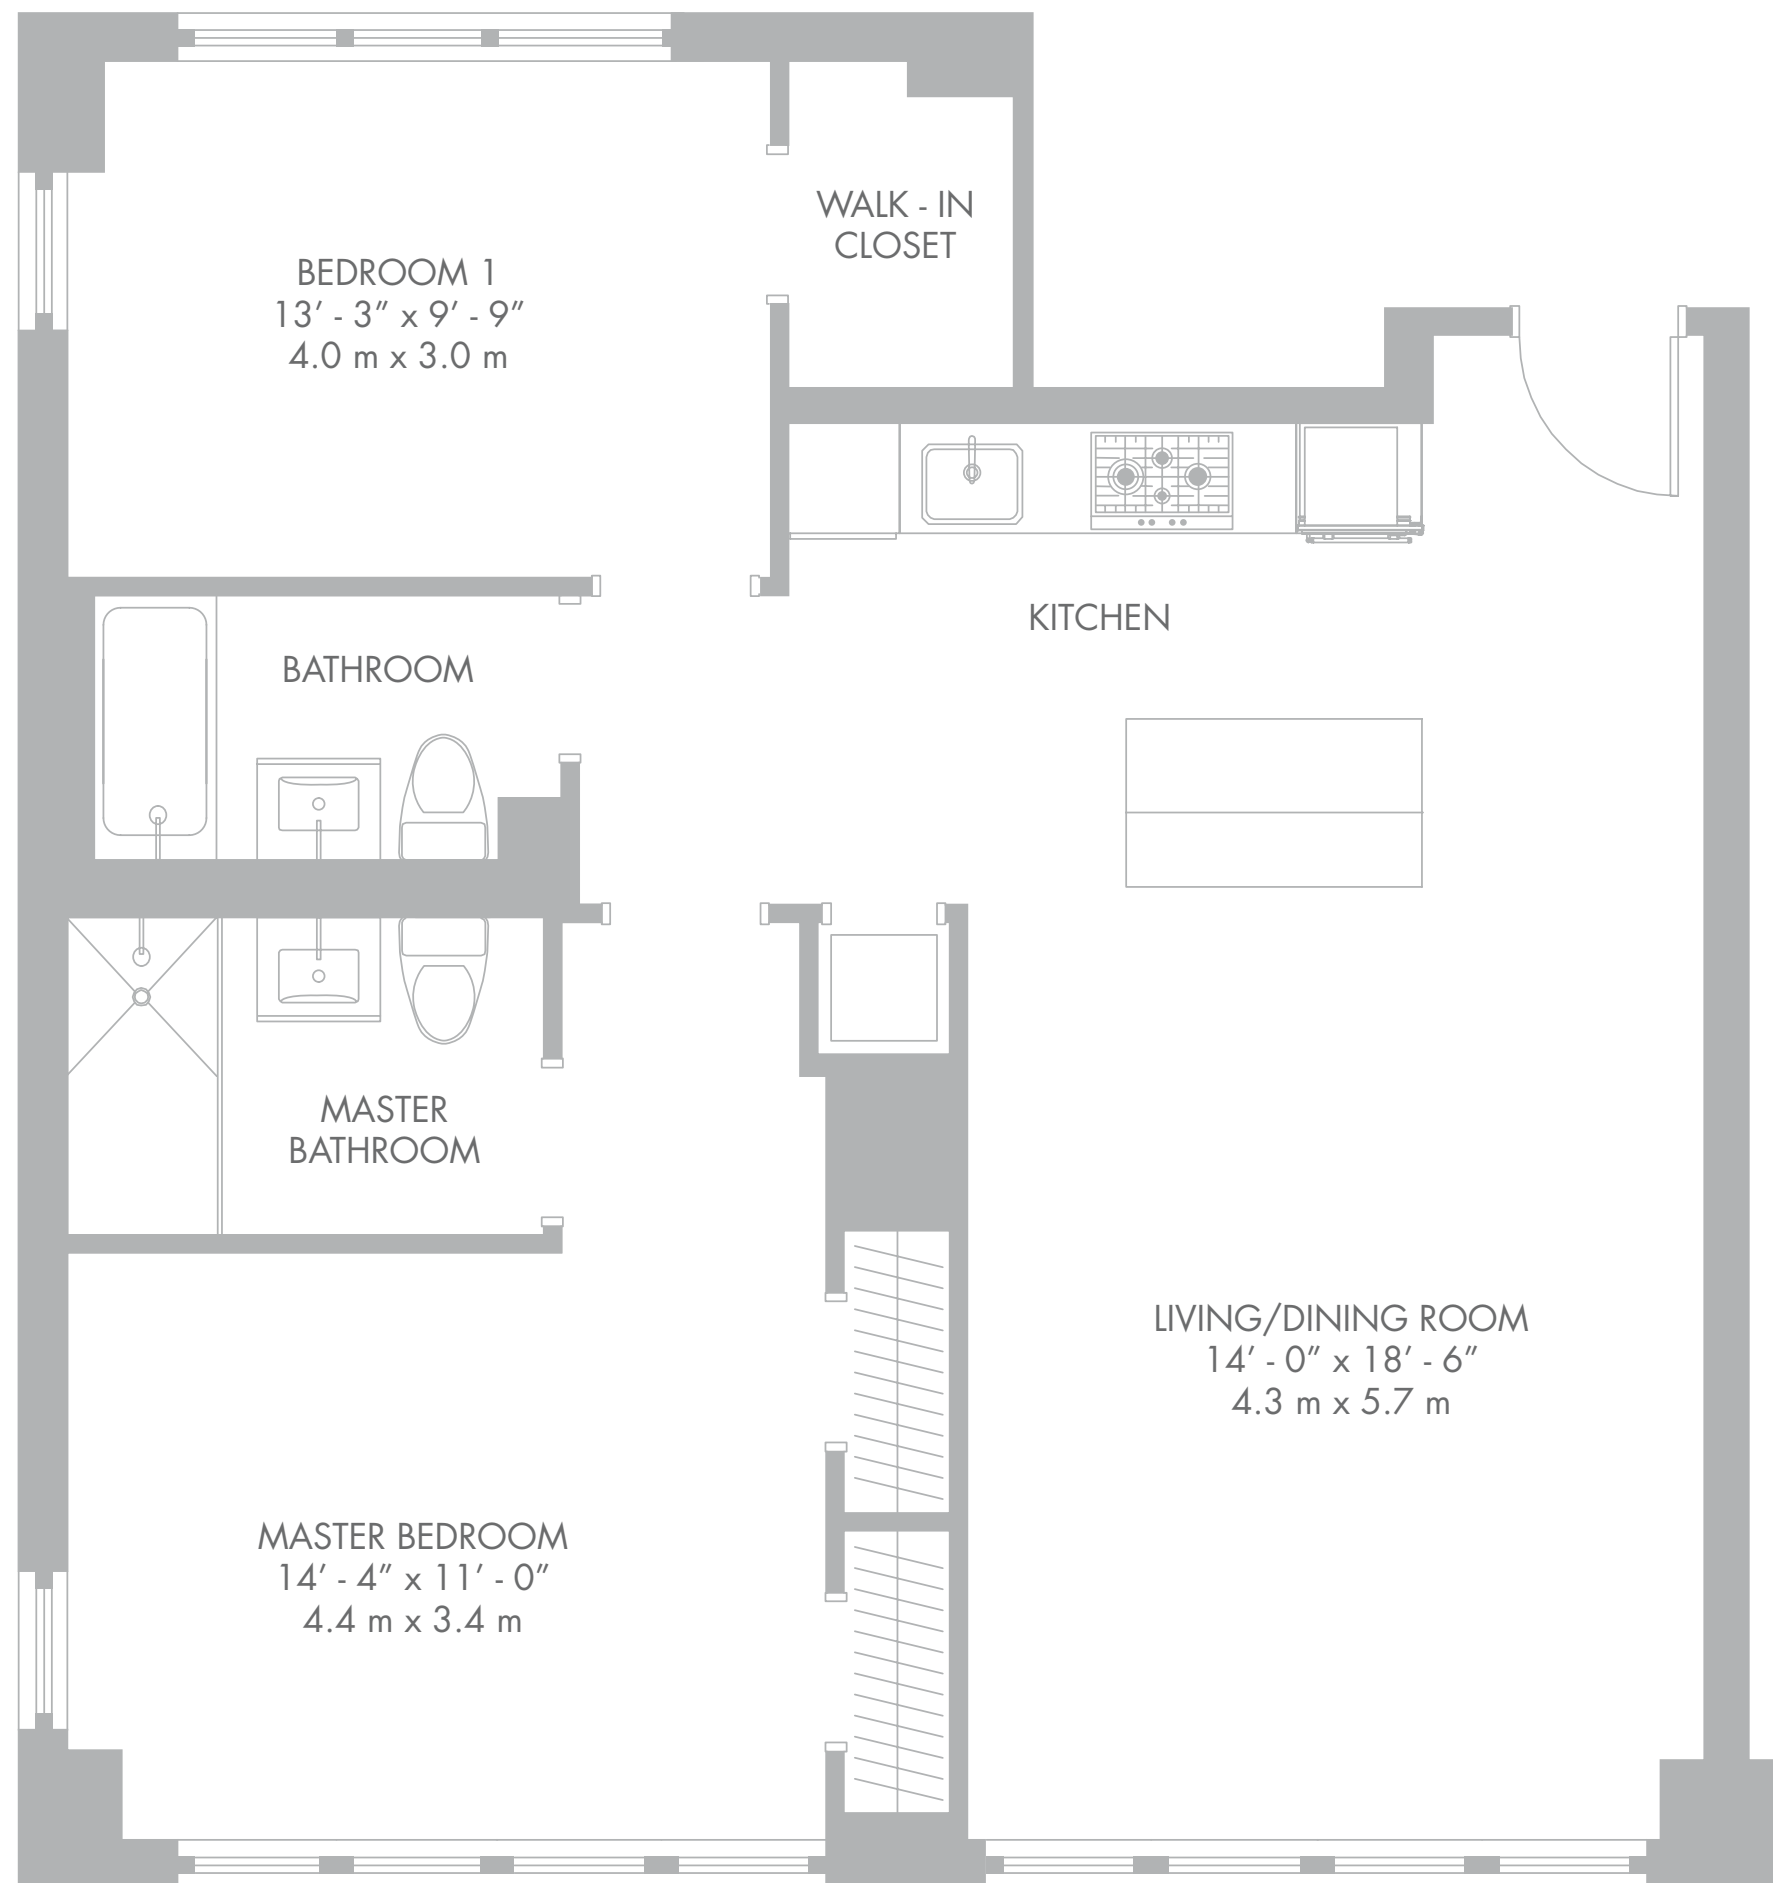

WALK - IN CLOSET SYSTEM
Complimentary with every unit

SOUTHERN MANHATTAN VIEW

UNIT A 2BR

2 BEDROOMS
2 BATHROOMS

TOTAL 1,055 SQ. FT.

- Sub-Zero 700 Series refrigerator
- Integrated Bosch appliances
- Kohler Oblo Fixtures
- Italian Lavastone countertops
- Italian Scarabeo sinks
- Brazilian walnut hardwood floor
- Washer/Dryer Hook up