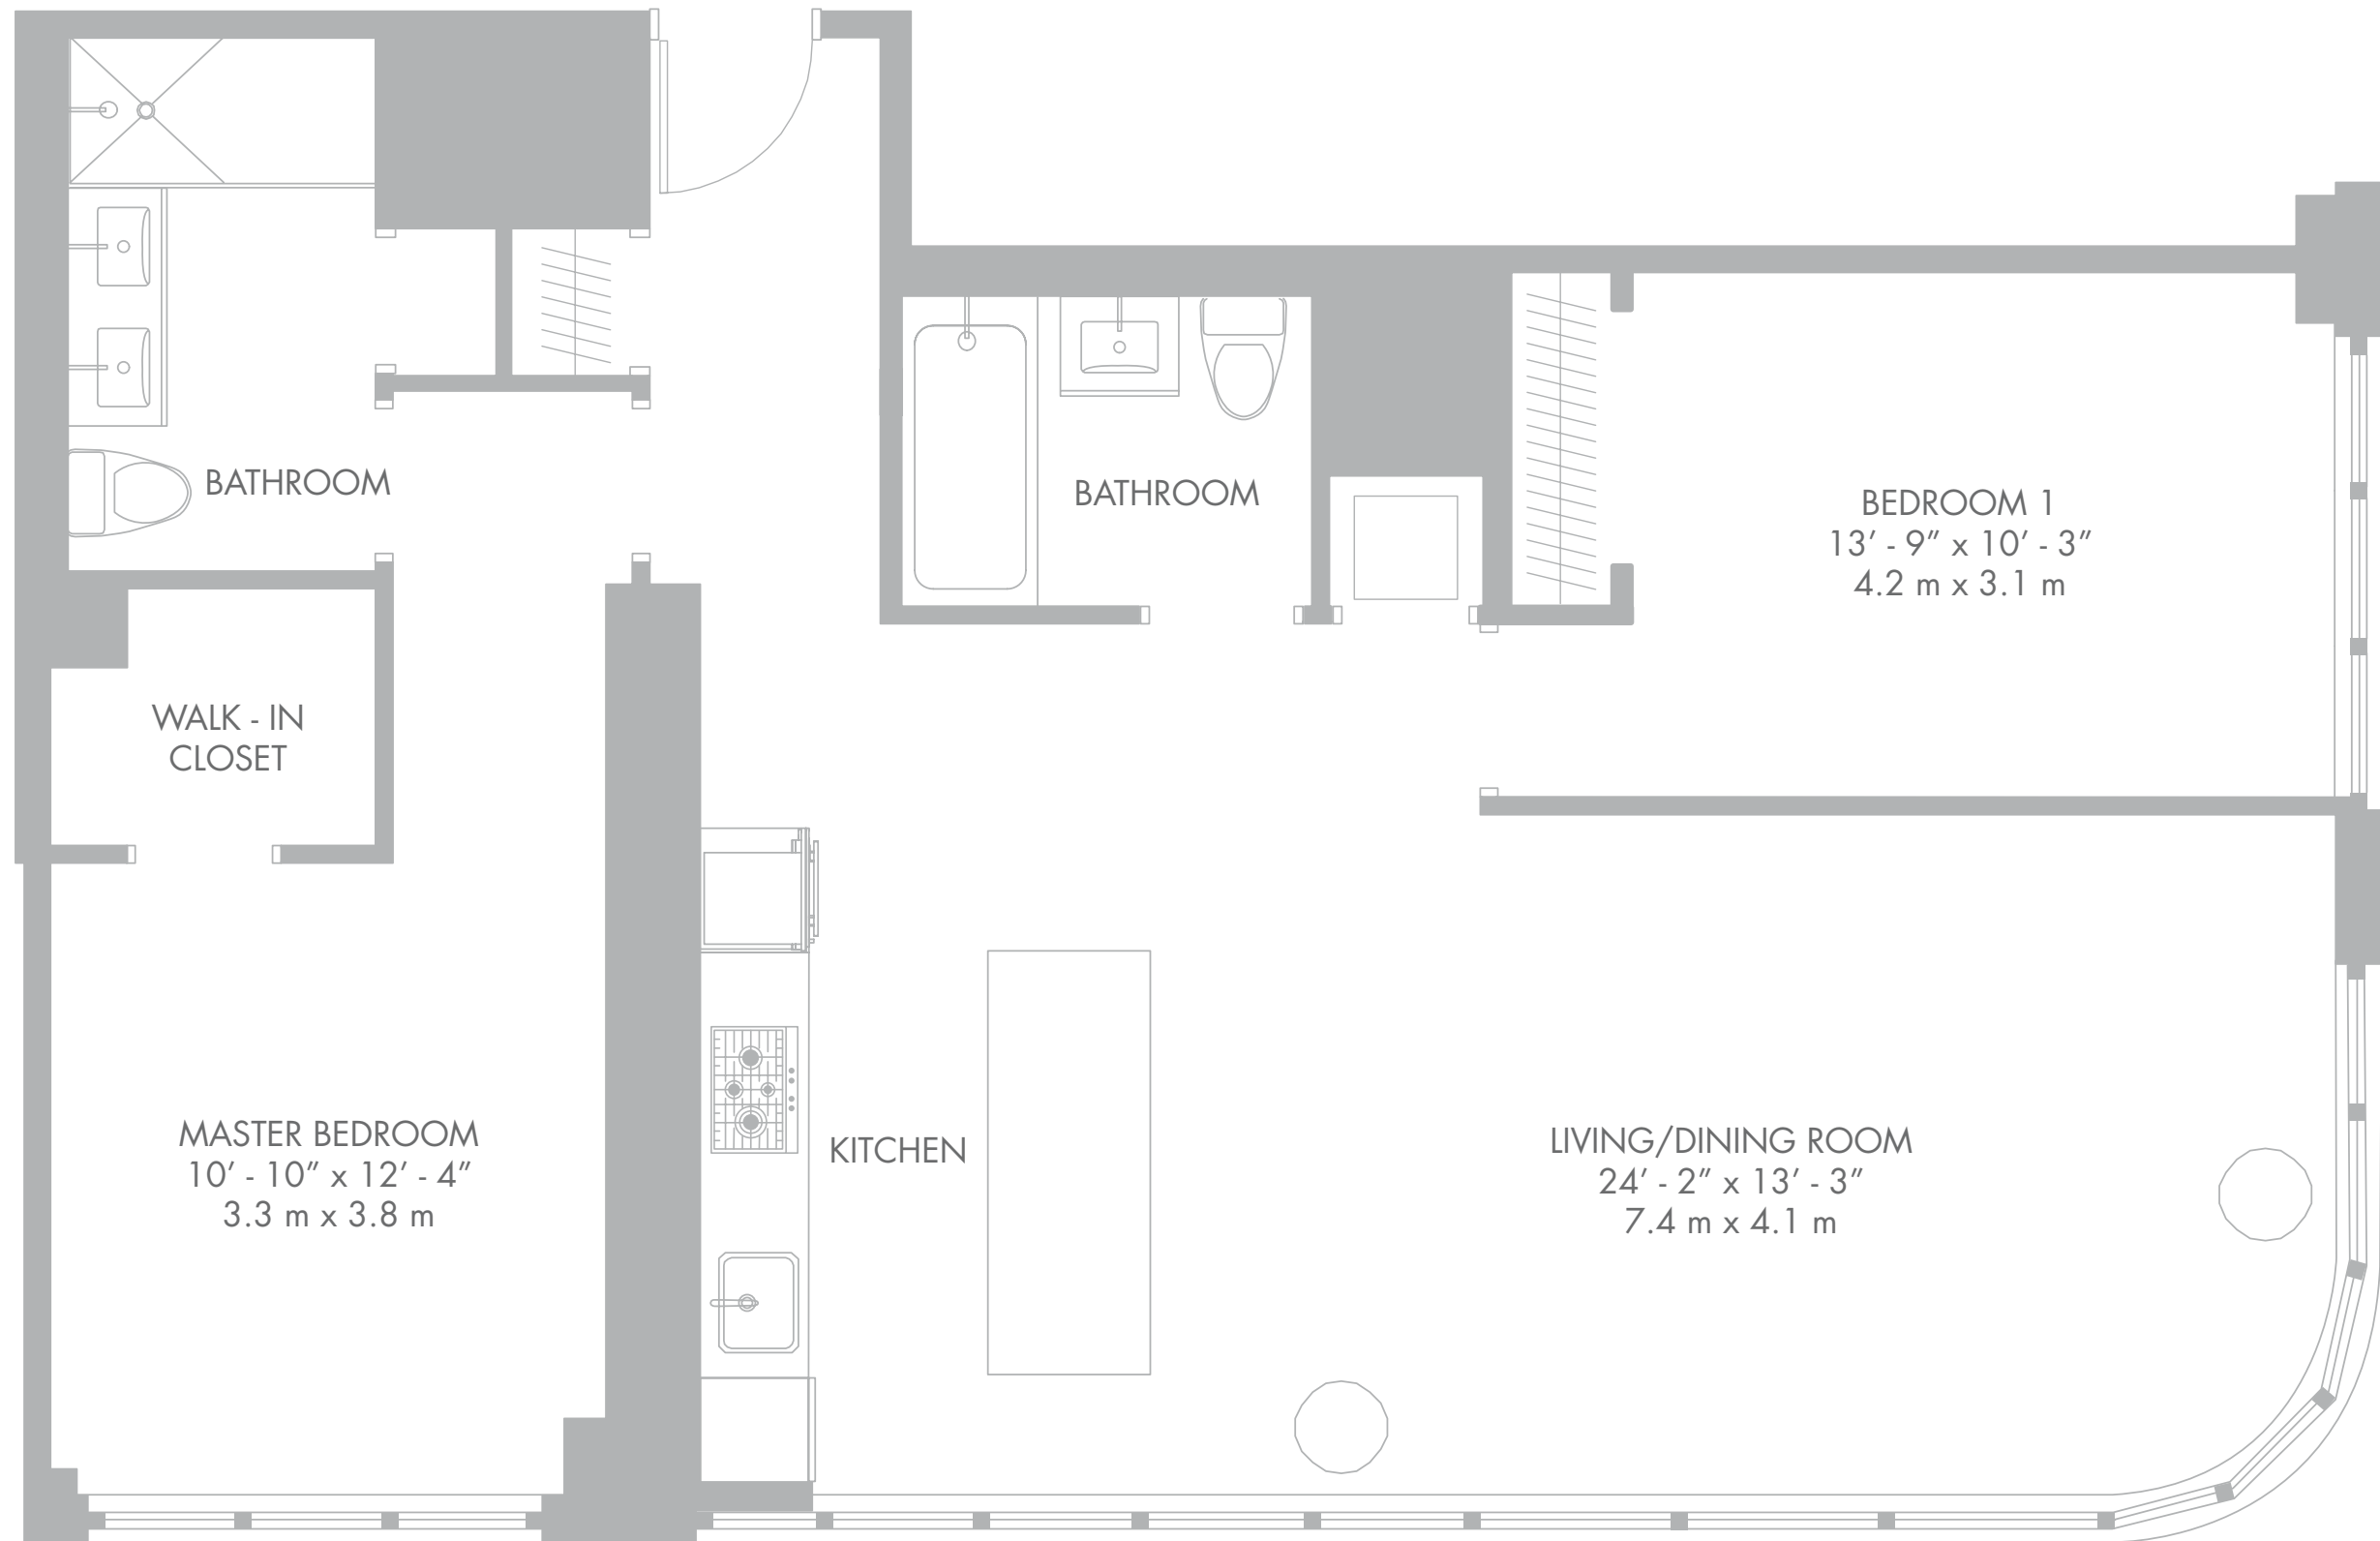

**STAR TOWER**  
LONG ISLAND CITY

SOUTHEASTERN VIEW

WALK - IN CLOSET SYSTEM  
Complimentary with every unit

SOUTHERN MANHATTAN VIEW

# UNIT E 2BR

2 BEDROOMS  
2 BATHROOMS

TOTAL 1,213 SQ. FT.

- Sub-Zero 700 Series refrigerator
- Integrated Bosch appliances
- Kohler Oblo Fixtures
- Italian Lavastone countertops
- Italian Scarabeo sinks
- Brazilian walnut hardwood floor
- Washer/Dryer Hook up