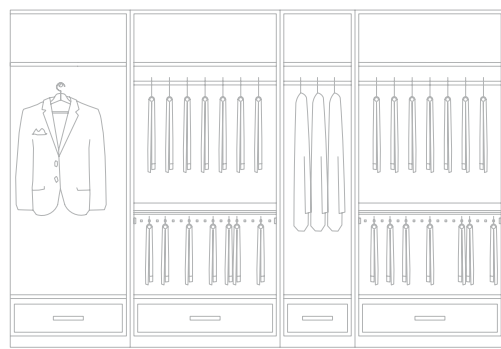

**STAR TOWER**  
LONG ISLAND CITY

SOUTHEASTERN VIEW

WALK - IN CLOSET SYSTEM  
Complimentary with every unit

SOUTHERN MANHATTAN VIEW

# UNIT E 2BR

2 BEDROOMS  
2 BATHROOMS

TOTAL 1,213 SQ. FT.

- Sub-Zero 700 Series refrigerator
- Integrated Bosch appliances
- Kohler Oblo Fixtures
- Italian Lavastone countertops
- Italian Scarabeo sinks
- Brazilian walnut hardwood floor
- Washer/Dryer Hook up