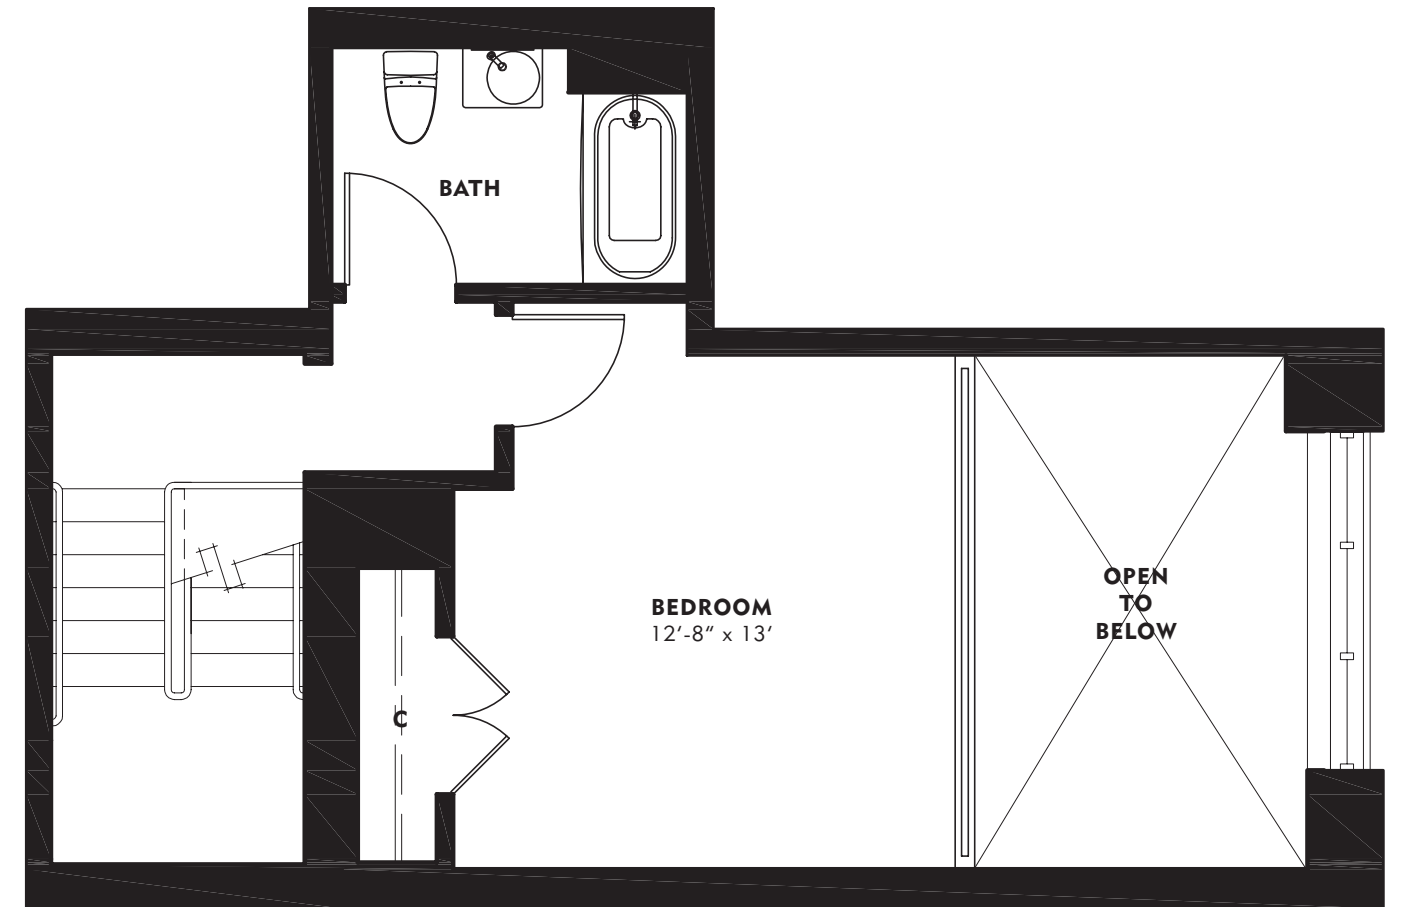

LOWER LEVEL

UPPER LEVEL

ONE
BROOKLYN
BRIDGE PARK

LOFT 645
SIXTH FLOOR
920 SQUARE FEET

1 BEDROOM
1.5 BATHS

BROOKLYN HEIGHTS

HARBOR