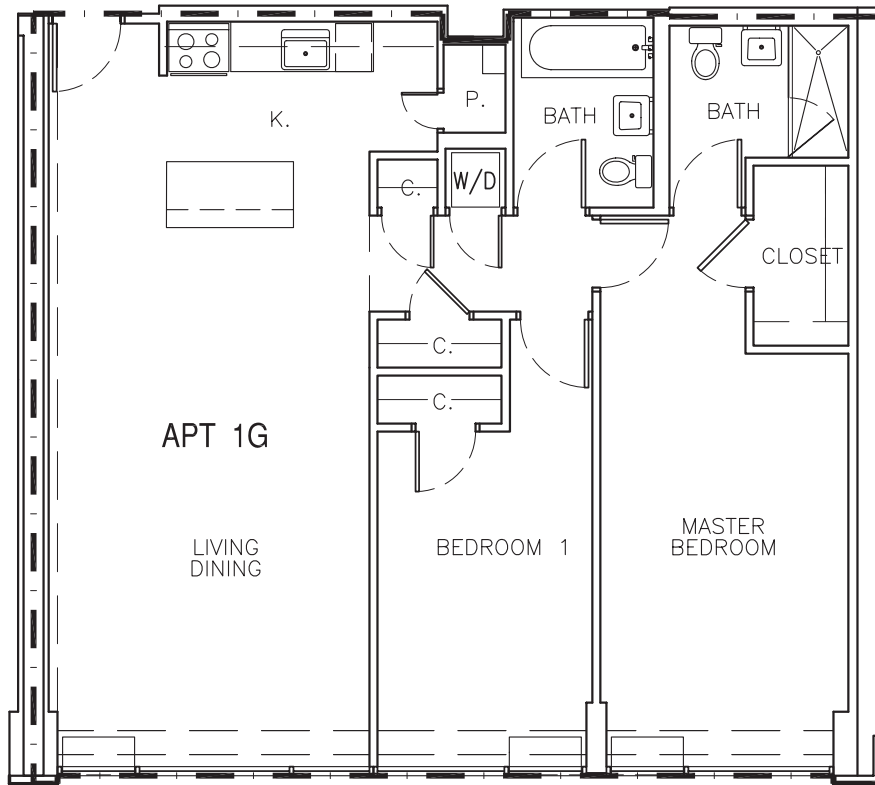

**Dimensions**

Master BR = 10' 4" x 17' 2.5"  
Living Room = 13' 4.5" x 22' 1"  
Kitchen = 11' 3" x 7' 10"  
First BR = 8' 11.5" x 13' 11.5"

**First Floor**