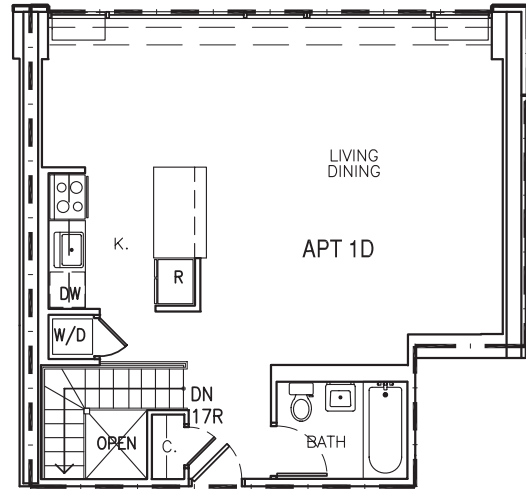

**Unit 1D**

Total Area = 1,737 sq ft  
Outdoor Yard = 345 sq ft

**Dimensions**

Master BR = 13' 9" x 22' 7"  
Living Room = 25' 11" x 19' 6.5"  
Kitchen = 8' 2" x 10' 6"  
First BR = 13' 2" x 19' 6.5"  
Private Yard = 31' 8" x 10' 11"

First Floor

Lower Level