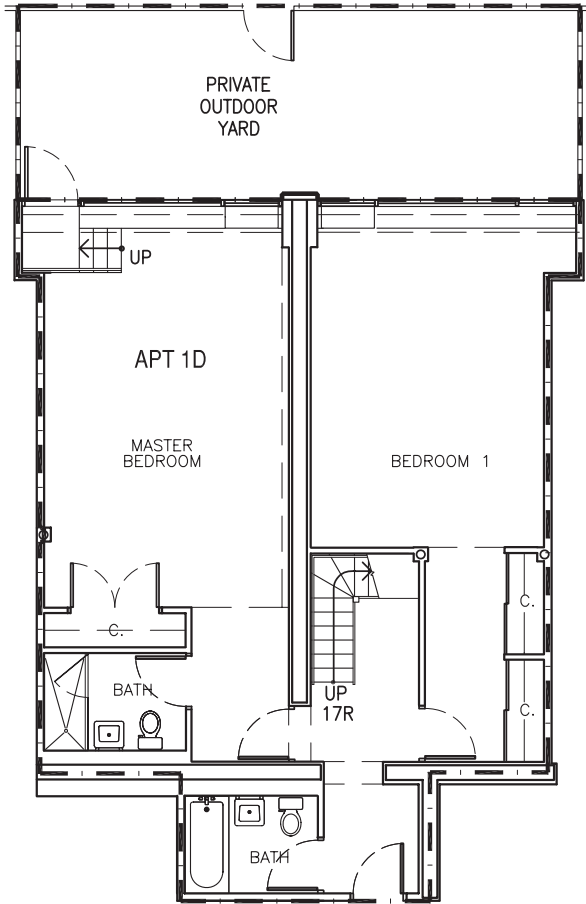

**Unit 1D**

Total Area = 1,737 sq ft  
Outdoor Yard = 345 sq ft

**Dimensions**

Master BR = 13' 9" x 22' 7"  
Living Room = 25' 11" x 19' 6.5"  
Kitchen = 8' 2" x 10' 6"  
First BR = 13' 2" x 19' 6.5"  
Private Yard = 31' 8" x 10' 11"

First Floor

Lower Level