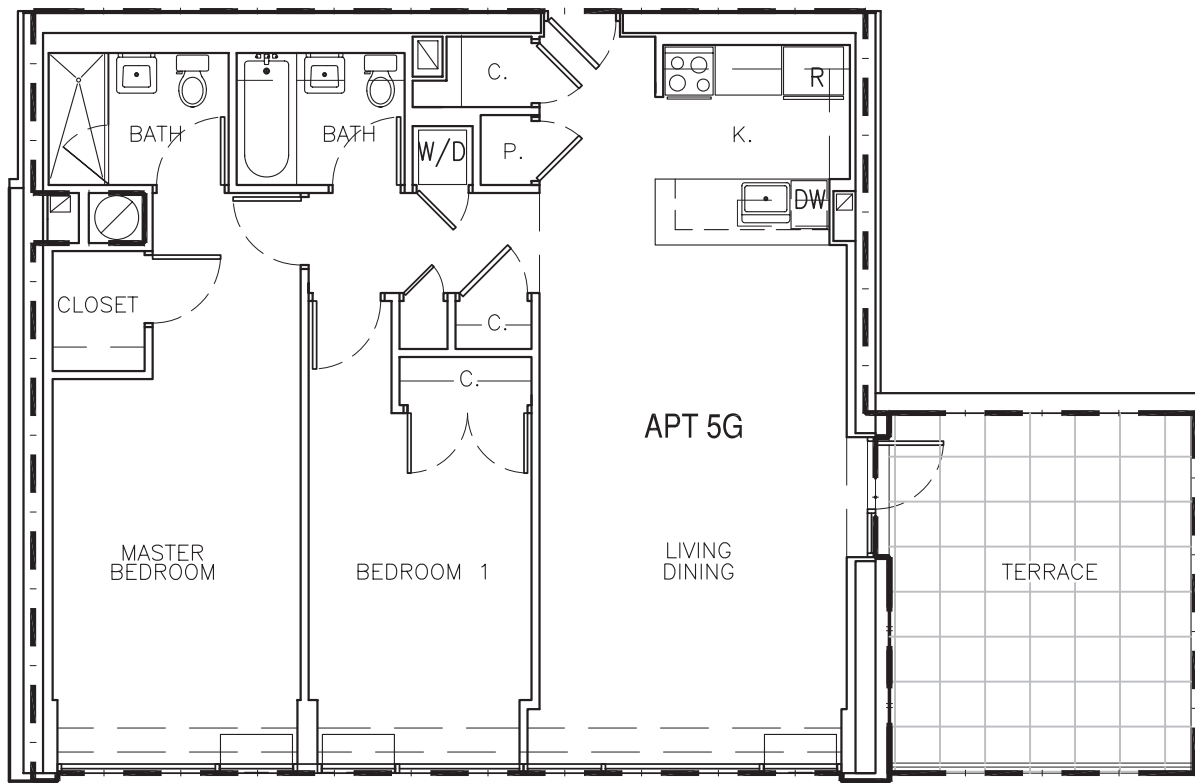

**Unit 5G**

Total Area = 1,104  
Terrace = 194 sq ft

**Dimensions**

Master BR = 10' 4" x 16' 0.5"  
Living/Dining = 12' 9.5" x 21' 7.5"  
Kitchen = 7' 8" x 7' 8"  
First BR = 9' 3.5" x 14' 7.5"

**Fifth Floor**