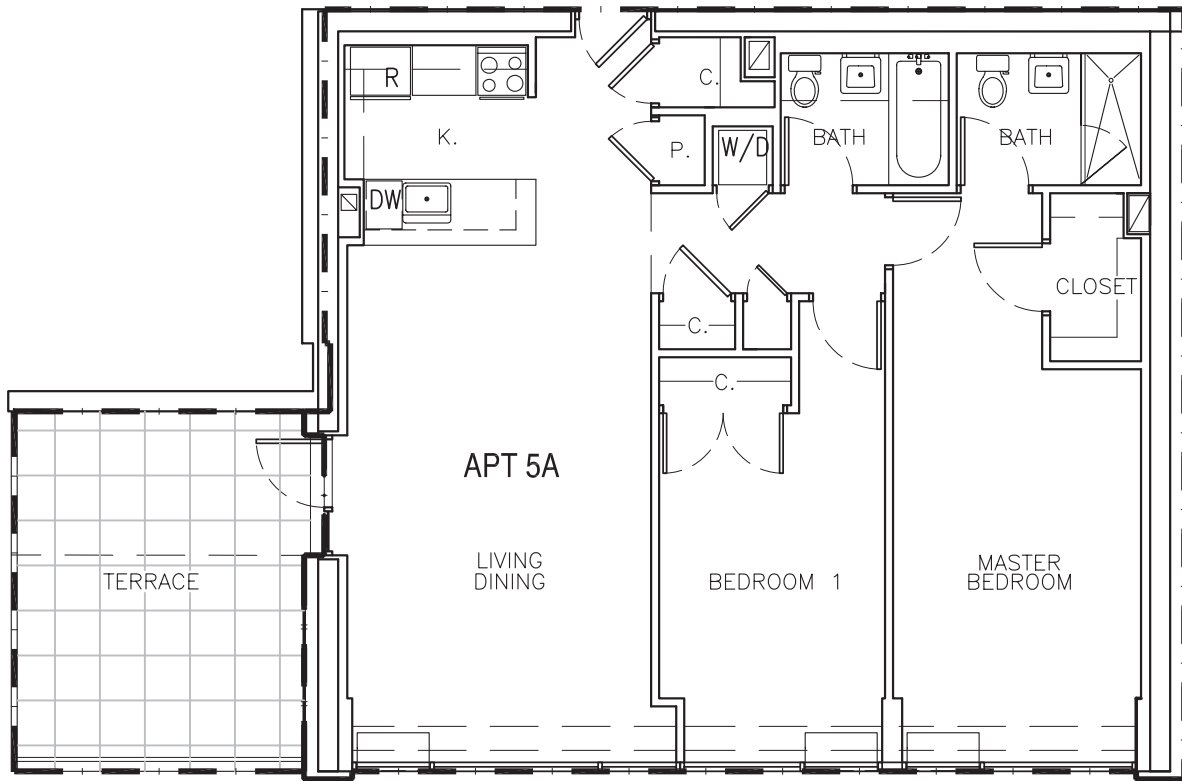

**Unit 5A**

Total Area = 1,146 sq ft  
Terrace = 185 sq ft

**Dimensions**

Master BR = 10' 4" x 16' 4.5"  
Living/Dining = 12' 8" x 21' 6.5"  
Kitchen = 7' 8" x 7' 8"  
First BR = 9' 5" x 14' 6.5"

**Fifth Floor**