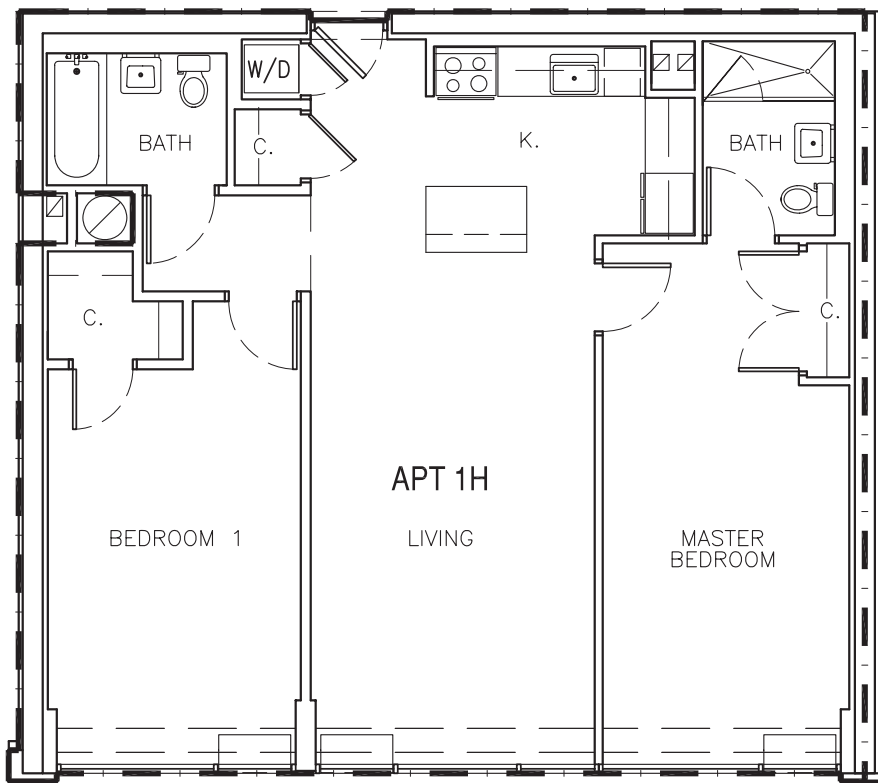

Dimensions

Master BR = 10' 3" x 21' 8.5"
Living Room = 11' 10" x 22' 1"
Kitchen = 10' 10' x 7' 10.5"
First BR = 10' 6.5" x 19' 3.5"

First Floor