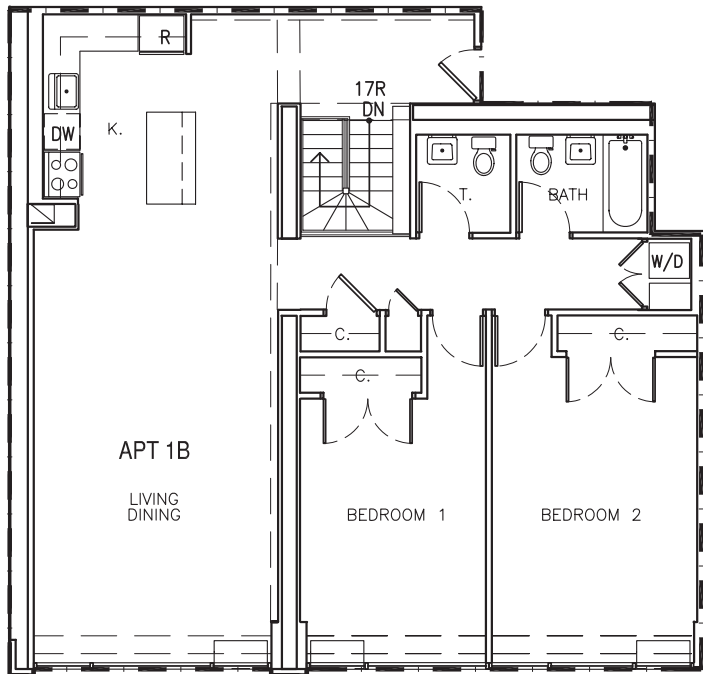

**Unit 1B**

Total Area = 1,957 sq ft  
Outdoor Yard = 167 sq ft

**Dimensions**

Master BR = 13' 8.5" x 18' 1.5"  
Living Room = 13' 9.5" x 25' 8.5"  
Kitchen = 8' 2" x 10' 6"  
First BR = 10' 5" x 14' 9.5"  
Second BR = 11' 6.5" x 17' 1.5"  
Private Yard = 15' 5" x 10' 11"

First Floor

Lower Level