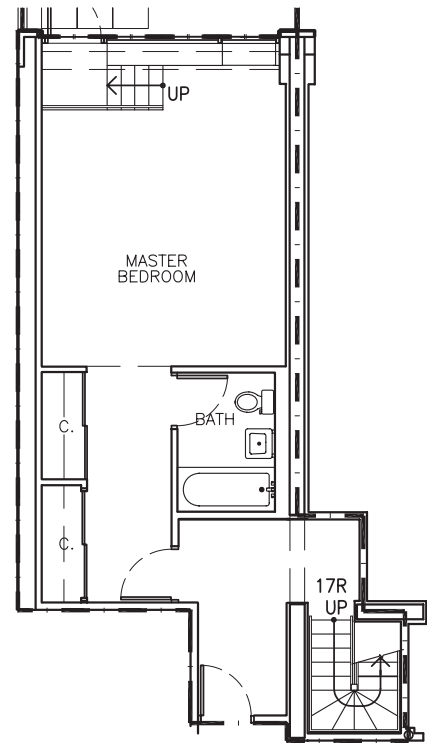

**Unit 1B**

Total Area = 1,957 sq ft  
Outdoor Yard = 167 sq ft

**Dimensions**

Master BR = 13' 8.5" x 18' 1.5"  
Living Room = 13' 9.5" x 25' 8.5"  
Kitchen = 8' 2" x 10' 6"  
First BR = 10' 5" x 14' 9.5"  
Second BR = 11' 6.5" x 17' 1.5"  
Private Yard = 15' 5" x 10' 11"

First Floor

Lower Level