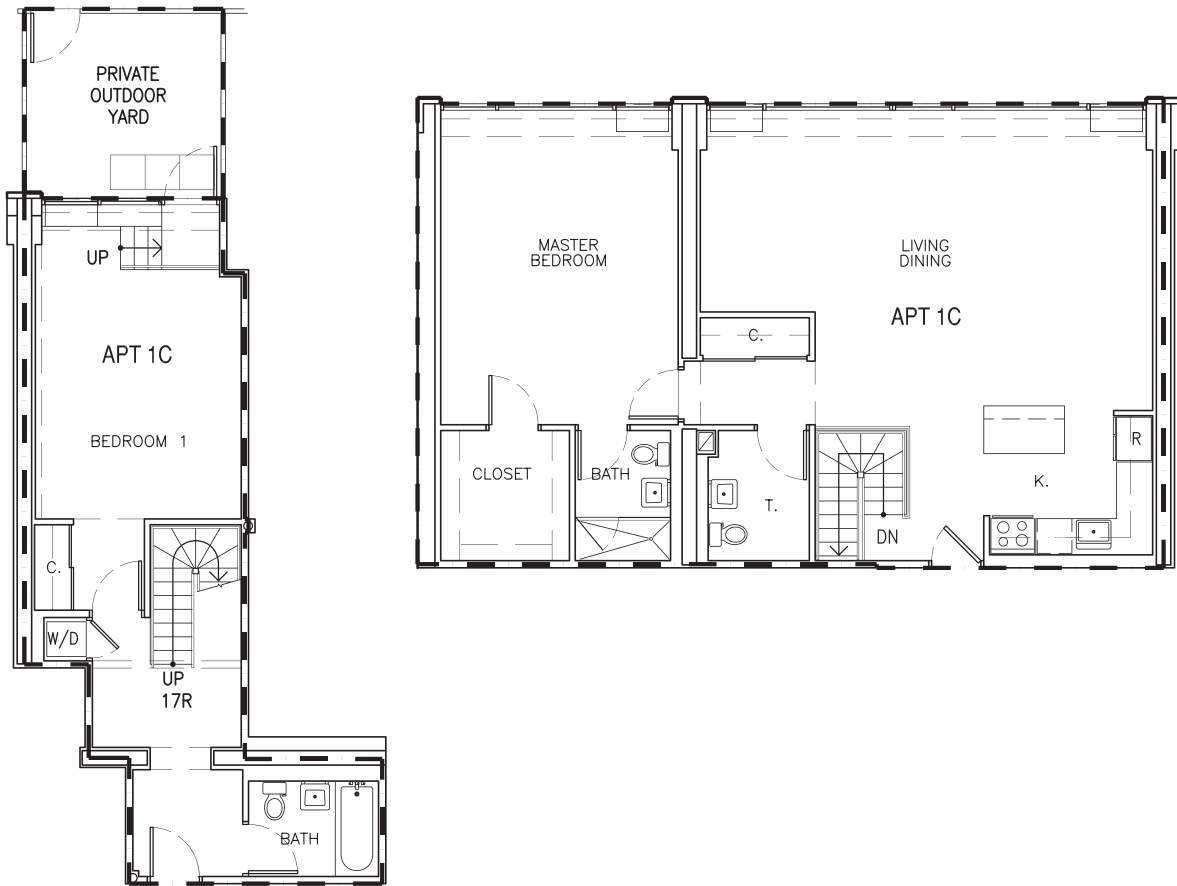

**Unit 1C**

Total Area = 1,636 sq ft  
Outdoor Yard = 125 sq ft

**Dimensions**

Master BR = 13' 8" x 18' 1.5"  
Living Room = 26' 1" x 17' 4"  
Kitchen = 8' 0" x 9' 5"  
First BR = 11' 10.5" x 18' 1"  
Private Yard = 11' 5" x 10' 11"

First Floor

Lower Level