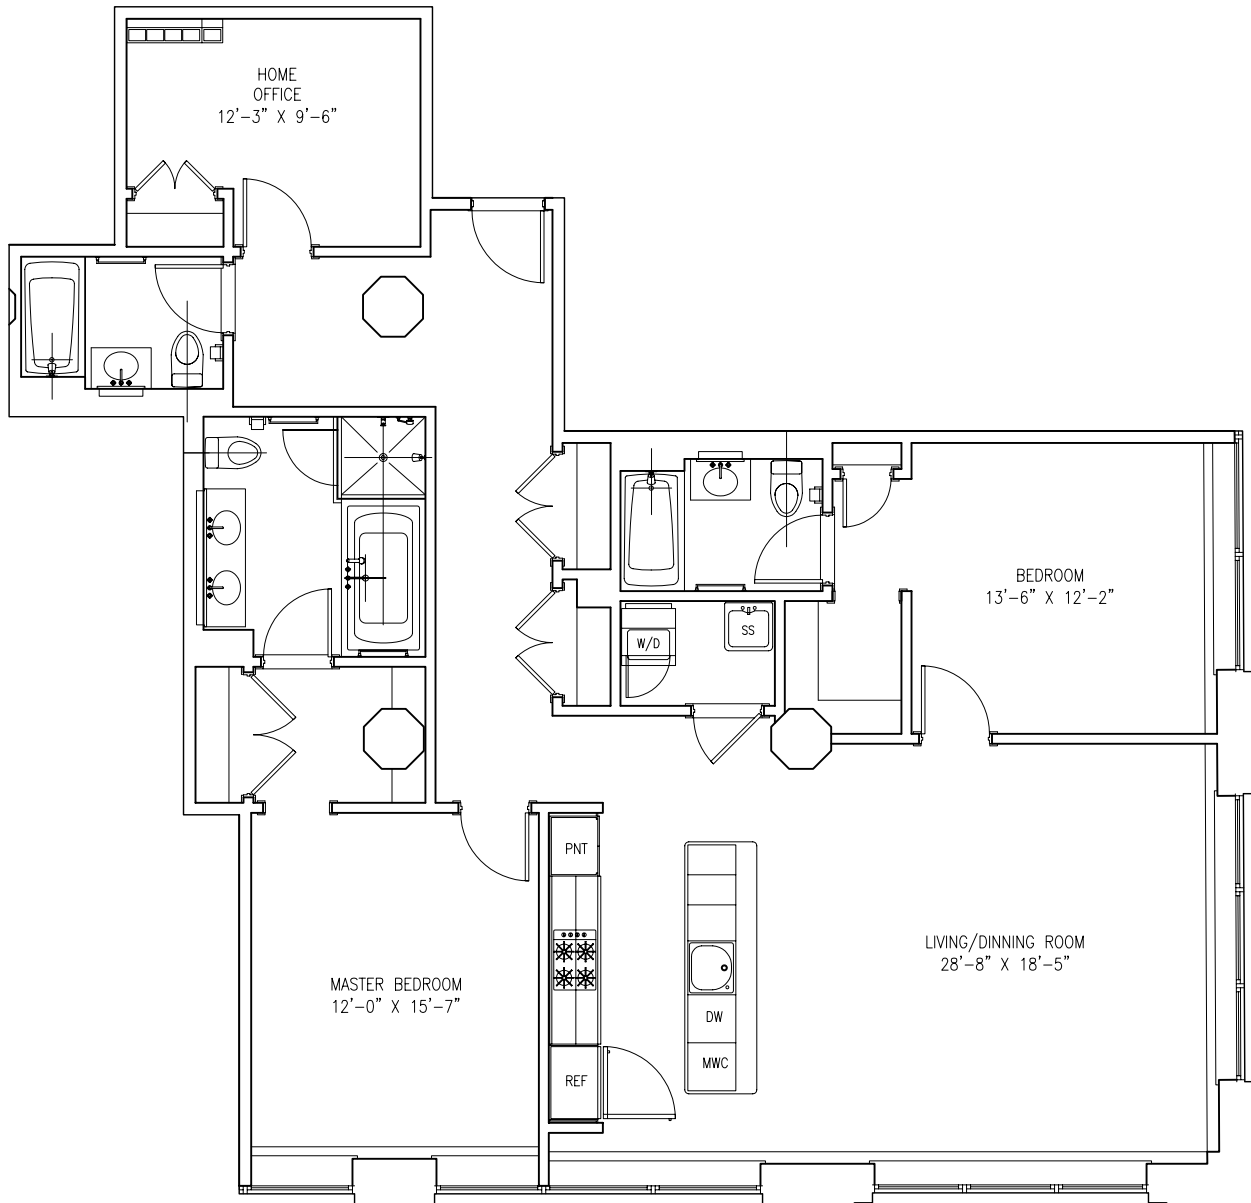

70 Washington Street

Brooklyn, New York

RESIDENTIAL APARTMENT R 3-11
1,675 SF

2 BEDROOMS
3 BATHROOMS
HOME OFFICE

SCALE IN FEET
1/8"=1'-0"

ALL DIMENSIONS ARE APPROXIMATE AND SUBJECT TO NORMAL CONSTRUCTION VARIANCES AND TOLERANCES.
DIMENSIONS ARE MAXIMUM OVERALL, SUBTRACT CUTOUTS. WE RESERVE THE RIGHT TO MAKE CHANGES DUE TO UNFORESEEN CONDITIONS IN ACCORDANCE WITH THE OFFERING PLAN.